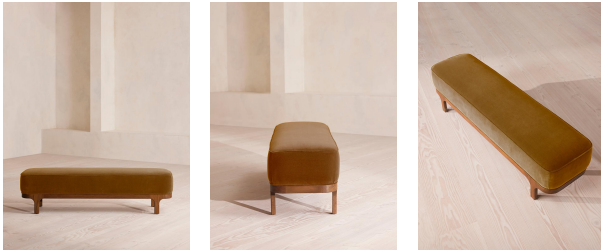

Belsa Bench, Velvet, Mustard, Us

\$1,795 Regular

\$1,526 Membership

Available in

| | | | |
|---|------------------|---|---------------------|
|  | Velvet Porcelain |  | Velvet Camel |
|  | Velvet Mustard |  | Velvet Olive |
|  | Velvet Rust |  | Velvet Antique Rose |
|  | Velvet Taupe |  | Velvet Royal Blue |
|  | Velvet Lichen |  | Velvet Grey Blue |

Product details

An extension of our Belsa bed range, this bench is ideal either in the hallway or at the end of the bed as an additional place to rest. A feather-wrapped cushion seat provides extra comfort, while rich velvet upholstery and a solid oak frame ties in with the scheme.

Dimensions

Product dimensions: H45 x W163 x D43cm / H18 x W64 x D17"

Product weight: 8kg / 17.6lbs

Packaged or boxed dimensions: H58 x W178 x D58cm / H22.8 x W70.1 x D22.8"

Packaged or boxed weight: 20kg / 44.1lbs

Removable cushions: No

Removable legs: No

Seat depth: 16.9"

Seat height: 17.7"

Seat width: 64.2"