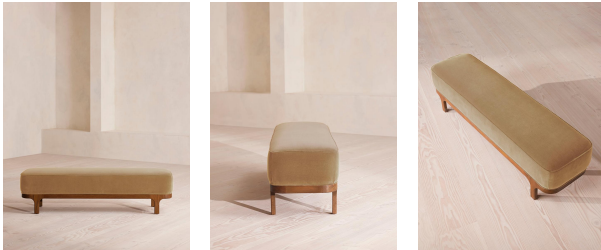

Belsa Bench, Velvet, Camel, Us

\$1,795 Regular

\$1,526 Membership

Available in

	Velvet Porcelain		Velvet Camel
	Velvet Mustard		Velvet Olive
	Velvet Rust		Velvet Antique Rose
	Velvet Taupe		Velvet Royal Blue
	Velvet Lichen		Velvet Grey Blue

Product details

An extension of our Belsa bed range, this bench is ideal either in the hallway or at the end of the bed as an additional place to rest. A feather-wrapped cushion seat provides extra comfort, while rich velvet upholstery and a solid oak frame ties in with the scheme.

Dimensions

Product dimensions: H45 x W163 x D43cm / H18 x W64 x D17"

Product weight: 8kg / 17.6lbs

Packaged or boxed dimensions: H58 x W178 x D58cm / H22.8 x W70.1 x D22.8"

Packaged or boxed weight: 20kg / 44.1lbs

Removable cushions: No

Removable legs: No

Seat depth: 16.9"

Seat height: 17.7"

Seat width: 64.2"