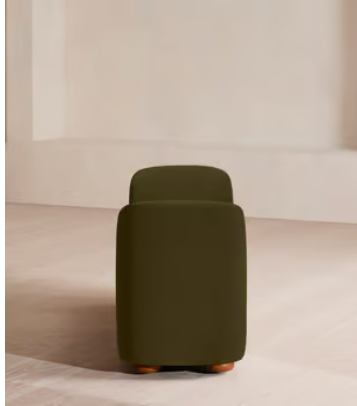

SOHO HOME

Athena Bench, Velvet, Olive, US

\$1,695 Regular price

\$1,441 Member price

Ideal for placing at the end of the bed as additional storage or seating, our Athena bench has curved, tapered arms with space under the seat to keep your possessions. Upholstered in rich velvet, this piece echoes the 1960s-style interiors of White City House.

Dimensions

Dimensions: H67 x W161 x D50cm / H27 x W64 x D20"

Weight: 44.7kg / 98.5lbs

Packaged dimensions: H80 x W226 x D102cm / H31.5 x W89 x D40.2"

Packaged weight: 120kg / 264.6lbs

Details

Assembly required: No

Composition: 85% Cotton, 15% Polyester (100% Cotton Pile)

Feet: Oak

Filling: Foam, fibre

Frame: Oak and engineered hardwood

Removable cushions: Yes

Removable legs: No

Seat depth: 19.7"

Seat height: 18.9"

Seat width: 45.3"

Care instructions: Professional Upholstery Cleaning only

Available in 10 velvets

Rust

Lichen

Camel

Royal Blue

Porcelain