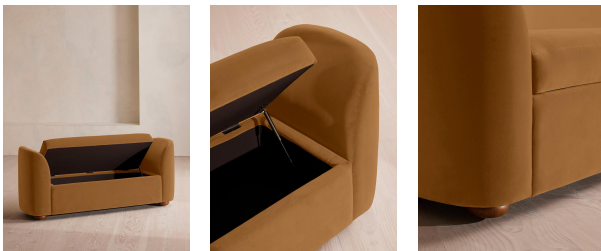

Athena Bench, Velvet, Mustard, Us

\$1,695 Regular

\$1,441 Membership

Available in

- | | | | |
|---|---------------------|---|-------------------|
|  | Velvet Rust |  | Velvet Lichen |
|  | Velvet Camel |  | Velvet Royal Blue |
|  | Velvet Porcelain |  | Velvet Mustard |
|  | Velvet Olive |  | Velvet Taupe |
|  | Velvet Antique Rose |  | Velvet Grey Blue |

Product details

Ideal for placing at the end of the bed as additional storage or seating, our Athena bench has curved, tapered arms with space under the seat to keep your possessions. Upholstered in rich velvet, this piece echoes the 1960s-style interiors of White City House.

Dimensions

Product dimensions: H67 x W161 x D50cm / H27 x W64 x D20"

Product weight: 44.7kg / 98.5lbs

Packaged or boxed dimensions: H80 x W226 x D102cm / H31.5 x W89 x D40.2"

Packaged or boxed weight: 120kg / 264.6lbs

Removable cushions: Yes

Removable legs: No

Seat depth: 19.7"

Seat height: 18.9"

Seat width: 45.3"