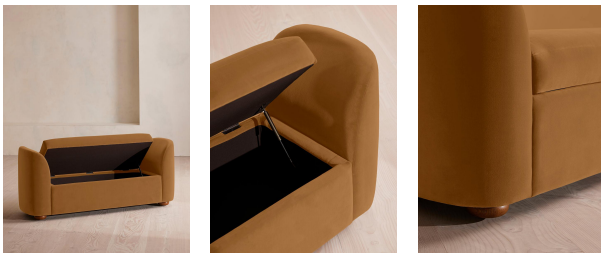

Athena Bench, Velvet, Mustard, Us

\$1,695 Regular

\$1,441 Membership

Available in

- | | | | |
|---|---------------------|---|-------------------|
|  | Velvet Rust |  | Velvet Lichen |
|  | Velvet Camel |  | Velvet Royal Blue |
|  | Velvet Porcelain |  | Velvet Mustard |
|  | Velvet Olive |  | Velvet Taupe |
|  | Velvet Antique Rose |  | Velvet Grey Blue |

Product details

Ideal for placing at the end of the bed as additional storage or seating, our Athena bench has curved, tapered arms with space under the seat to keep your possessions. Upholstered in rich velvet, this piece echoes the 1960s-style interiors of White City House.

Dimensions

Product dimensions: H67 x W161 x D50cm / H27 x W64 x D20"

Product weight: 44.7kg / 98.5lbs

Packaged or boxed dimensions: H80 x W226 x D102cm / H31.5 x W89 x D40.2"

Packaged or boxed weight: 120kg / 264.6lbs

Removable cushions: Yes

Removable legs: No

Seat depth: 19.7"

Seat height: 18.9"

Seat width: 45.3"