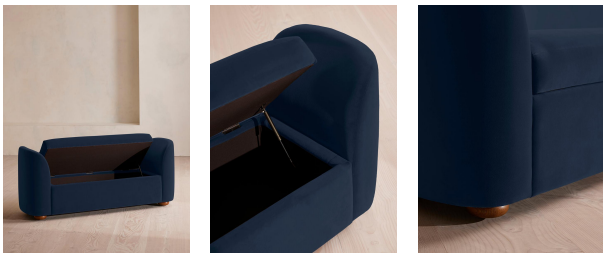

Athena Bench, Velvet, Royal Blue, Us

\$1,695 Regular

\$1,441 Membership

Available in

- | | | | |
|---|---------------------|---|-------------------|
|  | Velvet Rust |  | Velvet Lichen |
|  | Velvet Camel |  | Velvet Royal Blue |
|  | Velvet Porcelain |  | Velvet Mustard |
|  | Velvet Olive |  | Velvet Taupe |
|  | Velvet Antique Rose |  | Velvet Grey Blue |

Product details

Ideal for placing at the end of the bed as additional storage or seating, our Athena bench has curved, tapered arms with space under the seat to keep your possessions. Upholstered in rich velvet, this piece echoes the 1960s-style interiors of White City House.

Dimensions

Product dimensions: H67 x W161 x D50cm / H27 x W64 x D20"

Product weight: 44.7kg / 98.5lbs

Packaged or boxed dimensions: H80 x W226 x D102cm / H31.5 x W89 x D40.2"

Packaged or boxed weight: 120kg / 264.6lbs

Removable cushions: Yes

Removable legs: No

Seat depth: 19.7"

Seat height: 18.9"

Seat width: 45.3"