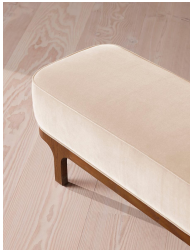

Belsa Bench, Velvet, Porcelain

\$1,795 Regular

\$1,526 Membership

Available in

	Velvet Porcelain		Velvet Camel
	Velvet Mustard		Velvet Olive
	Velvet Rust		Velvet Antique Rose
	Velvet Taupe		Velvet Royal Blue
	Velvet Lichen		Velvet Grey Blue

Product details

An extension of our Belsa bed range, this bench is ideal either in the hallway or at the end of the bed as an additional place to rest. A feather-wrapped cushion seat provides extra comfort, while rich velvet upholstery and a solid oak frame ties in with the scheme.