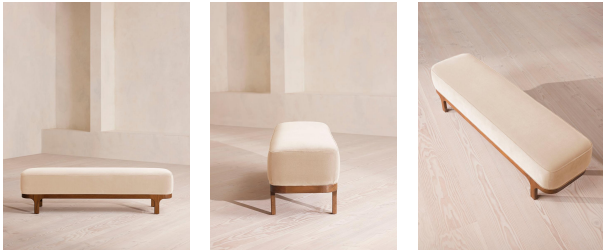

Belsa Bench, Velvet, Porcelain

\$1,795 Regular

\$1,526 Membership

Available in

	Velvet Porcelain		Velvet Camel
	Velvet Mustard		Velvet Olive
	Velvet Rust		Velvet Antique Rose
	Velvet Taupe		Velvet Royal Blue
	Velvet Lichen		Velvet Grey Blue

Product details

An extension of our Belsa bed range, this bench is ideal either in the hallway or at the end of the bed as an additional place to rest. A feather-wrapped cushion seat provides extra comfort, while rich velvet upholstery and a solid oak frame ties in with the scheme.

Dimensions

Product dimensions: H45 x W163 x D43cm / H18 x W64 x D17"

Product weight: 8kg / 17.6lbs

Packaged or boxed dimensions: H58 x W178 x D58cm / H22.8 x W70.1 x D22.8"

Packaged or boxed weight: 20kg / 44.1lbs

Removable cushions: No

Removable legs: No

Seat depth: 16.9"

Seat height: 17.7"

Seat width: 64.2"