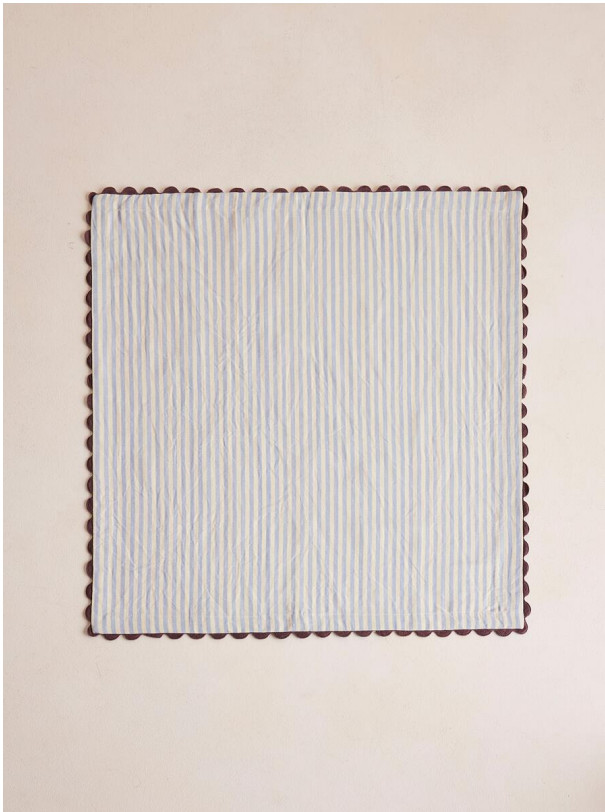

## Blythe Striped Napkin, Blue, Set Of Four

£85

Regular

£72

Membership

Available in

Blue

Yellow

### Product details

This set of four napkins puts a spin on the signature Soho House stripe to bring colour to a classic table setting.

Designed in-house, the Blythe napkins have been woven in India from a linen and cotton blend with a contrasting scallop lace border trim.

### Dimensions

Product dimensions: H50 x W50cm / H20 x W20 x D14"