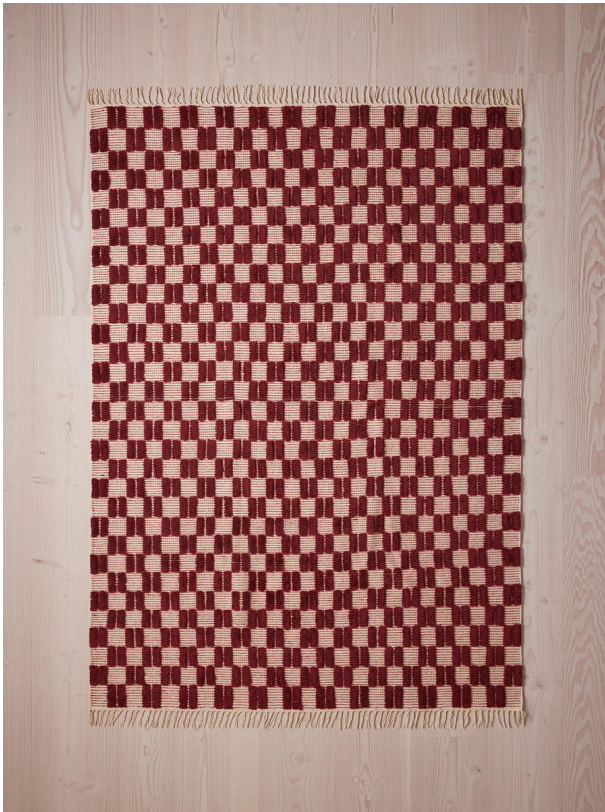

SOHO HOME

Claudius Rug, 200 X 300cm

\$2,140 Regular

\$1,819 Membership

Sizes

6'7" x 9'10", 8'10" x 11'10", 7.8 x 11.8" (Swatch)

Product details

This statement wool rug is our take on the classic checkerboard pattern in a deep bordeaux colourway. The Claudius rug takes inspiration from similar textiles found in the bedrooms of White City House. Hand-woven in India by a community of artisans, the wool pile offers comfort and longevity underfoot.

Dimensions

Product dimensions: H200 x W300 x D1cm / H8" x W1'0" x D1"

Product weight: 11kg / 24.3lbs

Details

Care instructions: Vacuum regularly on a low setting. Do not use heavy duty vacuums. Blot spills immediately with a soft, dry cloth, spot clean with mild soap if needed; occasional professional cleaning may be required. Do not dry clean. If loose end appears, do not pull; Instead clip with scissors and tie a knot at the loose ends. Avoid direct exposure to sunlight. Rotate rug occasionally to equalize wear, if the rug gets wet, place it on a flat surface to dry. Store your rug by rolling, and wrap with cloth for protection. Rug pad recommended.

Composition: Pile: 100% Wool, Base: 90% Wool, 10% Cotton Overall: 92% Wool, 8% Cotton

Construction: Flatweave with pile