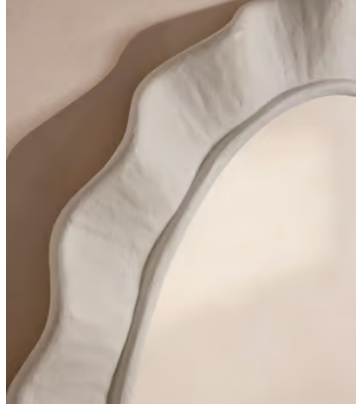

## Callie Mirror

\$1,555 Regular price

\$1,322 Member price

Hand-applied plaster adds a natural, textural finish to a wavy border.

Inspired by the locally sourced and made pieces throughout Soho House Mumbai, the wavy, irregular border of our Callie mirror is accentuated by plaster applied by hand for an organic, textural finish. This style is suitable for use in the bathroom.