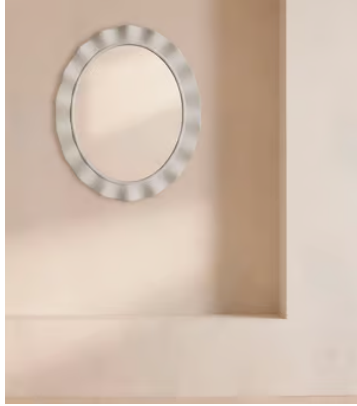

## Callie Mirror

\$1,555 Regular price

\$1,322 Member price

Hand-applied plaster adds a natural, textural finish to a wavy border.

Inspired by the locally sourced and made pieces throughout Soho House Mumbai, the wavy, irregular border of our Callie mirror is accentuated by plaster applied by hand for an organic, textural finish. This style is suitable for use in the bathroom.

### Dimensions

**Dimensions:** H92 x W77 x D7cm / H36.2 x W30.3 x D2.8"

**Weight:** 11kg / 24.3lbs