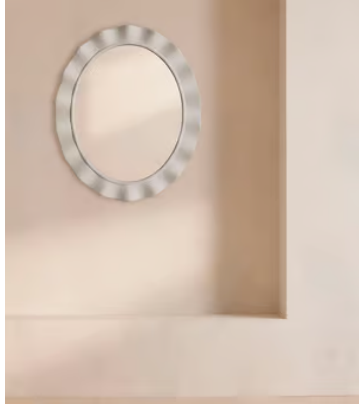

## Callie Mirror

**\$1,555** Regular price

**\$1,322** Member price

Hand-applied plaster adds a natural, textural finish to a wavy border.

Inspired by the locally sourced and made pieces throughout Soho House Mumbai, the wavy, irregular border of our Callie mirror is accentuated by plaster applied by hand for an organic, textural finish. This style is suitable for use in the bathroom.

### Dimensions

**Dimensions:** H92 x W77 x D7cm / H36.2 x W30.3 x D2.8"

**Weight:** 11kg / 24.3lbs