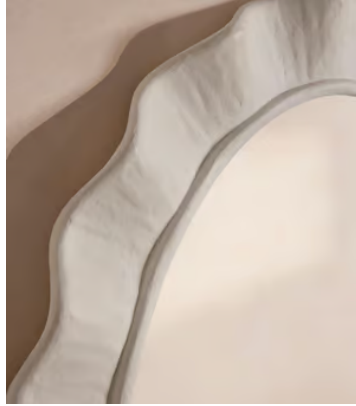

## Callie Mirror

**\$1,555** Regular price

**\$1,322** Member price

Hand-applied plaster adds a natural, textural finish to a wavy border.

Inspired by the locally sourced and made pieces throughout Soho House Mumbai, the wavy, irregular border of our Callie mirror is accentuated by plaster applied by hand for an organic, textural finish. This style is suitable for use in the bathroom.