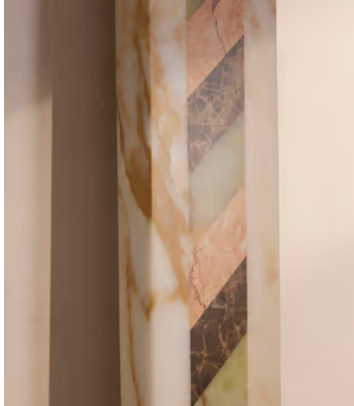

SOHO HOME

Charli Mirror

\$2,925 Regular price

\$2,486 Member price

Dark Emperador, Gold Carrara and Rosa Tea marbles are arranged in both linear and diagonal formations to create a centrepiece.

Echoing the vibrant mix of marbles in Soho House Rome, the Charli floor-standing mirror is pieced together from green onyx stone and contrasting Spanish Dark Emperador, Gold Carrara and Rosa Tea marbles in a diagonal formation. This centrepiece is designed to coordinate with our Charli coffee and dining tables.

Dimensions

Dimensions: H200 x W80 x D5cm / H78.7 x W31.5 x D2"

Details

Assembled size: H200 x W80 x D5cm

Bathroom safe: No

Wall fixtures included: No

Wall leaning only: No

Watertight: No