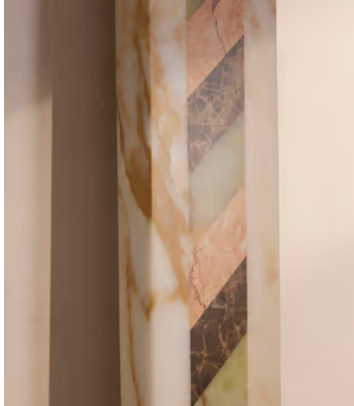

SOHO HOME

Charli Mirror

\$2,925 Regular price

\$2,486 Member price

Dark Emperador, Gold Carrara and Rosa Tea marbles are arranged in both linear and diagonal formations to create a centrepiece.

Echoing the vibrant mix of marbles in Soho House Rome, the Charli floor-standing mirror is pieced together from green onyx stone and contrasting Spanish Dark Emperador, Gold Carrara and Rosa Tea marbles in a diagonal formation. This centrepiece is designed to coordinate with our Charli coffee and dining tables.