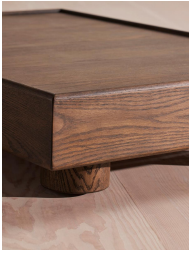

Removable cushions: Yes

Removable legs: No

Seat depth: 24"

Seat height: 15.4"

Seat width: 35"

SOHO HOME

Truro Sectional Sofa, Armless Module, Textured Linen, Us

\$2,995 Regular