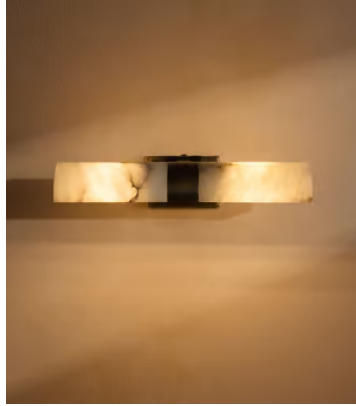

## Andro Picture Light, 12.6 Inch Head, US

**\$595** Regular price

**\$506** Member price

Mounted on a blackened brass frame, honed alabaster shades can be adjusted to direct the light onto your artworks.

Inspired by the styles that illuminate the artworks in Little House Balham, our Andros picture light is designed to showcase your own collection. Concealed bulbs are housed within a cylindrical alabaster shade, then mounted onto a blackened brass arm made to sit above wall-mounted pieces.