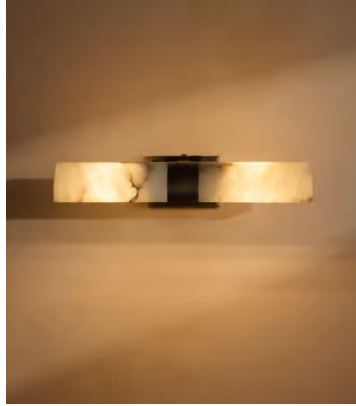

SOHO HOME

Andro Picture Light, 12.6 Inch Head, US

\$645 Regular price

\$548 Member price

Mounted on a blackened brass frame, honed alabaster shades can be adjusted to direct the light onto your artworks.

Inspired by the styles that illuminate the artworks in Little House Balham, our Andros picture light is designed to showcase your own collection. Concealed bulbs are housed within a cylindrical alabaster shade, then mounted onto a blackened brass arm made to sit above wall-mounted pieces.

Dimensions

Dimensions: H7.4 x W32 x D20cm / H3 x W13 x D8"

Weight: 2kg / 4.4lbs

Packaged weight: 2kg / 4.4lbs

Details

Assembled size: H3 x W13 x D8"

Assembly required: Yes

Bulb required: E12/2