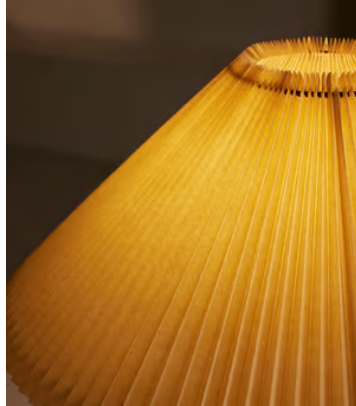

SOHO HOME

Yazarine Table Lamp, US

\$1,295 Regular price

\$1,101 Member price

Quilted maple, Napoli Green marble and a hand-pleated parchment shade pay tribute to the mixed materials throughout our Houses.

The solid, cylindrical base of our Yazarine table lamp is pieced together from a mix of quilted maple wood and Napoli Green marble. A classic conical shade is crafted from hand-pleated parchment to let the light shine through. Adjust the mood by using the integral dimmer function.