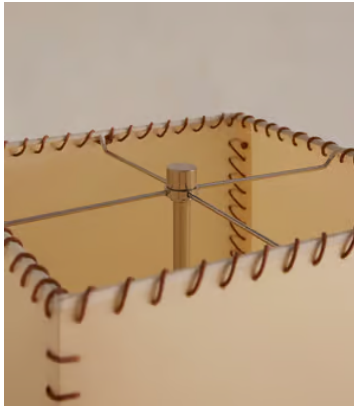

SOHO HOME

Ashdown Floor Lamp, US

\$1,795 Regular price

\$1,526 Member price

A fluted base in mirrored chrome is subtly complemented by a tapered parchment shade.

Inspired by the styles in White City House, the Ashdown floor lamp has a conical base crafted from polished chrome. At the top, a long, tapered shade mirrors the shape of the base while providing subtle contrast with squared edges. A dimmer function allows you to adapt the light to suit the occasion.

Dimensions

Dimensions: H160 x W44 x D44cm / H63 x W17 x D17"

Weight: 10.7kg / 23.6lbs

Number of boxes: 2

Details

Assembled size: H63 x W17 x D17"

Assembly required: Yes

Base dimensions: H27 x W8.3"

Bulb required: 2 / E26

Bulb style: Tala 6W Globe LED

Bulb(s) included: No

Dimmable: Yes, all portable lighting comes with an inline dimmer switch

Electrician required: No

IP Rating: IP20

Shade dimensions: H28 x W17"