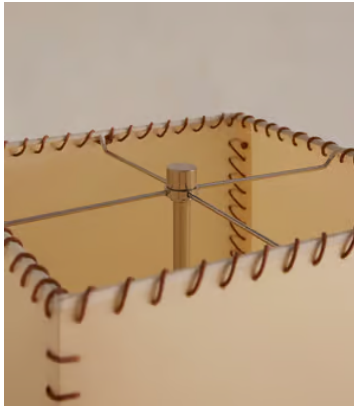

SOHO HOME

Ashdown Floor Lamp, US

\$1,555 Regular price

\$1,322 Member price

A fluted base in mirrored chrome is subtly complemented by a tapered parchment shade.

Inspired by the styles in White City House, the Ashdown floor lamp has a conical base crafted from polished chrome. At the top, a long, tapered shade mirrors the shape of the base while providing subtle contrast with squared edges. A dimmer function allows you to adapt the light to suit the occasion.

Dimensions

Dimensions: H160 x W44 x D44cm / H63 x W17 x D17"

Weight: 10.7kg / 23.6lbs

Number of boxes: 2

Details

Assembled size: H63 x W17 x D17"

Assembly required: Yes

Base dimensions: H27 x W8.3"

Bulb required: 2 / E26

Bulb style: Tala 6W Globe LED

Bulb(s) included: No

Dimmable: Yes, all portable lighting comes with an inline dimmer switch

Electrician required: No

IP Rating: IP20

Shade dimensions: H28 x W17"