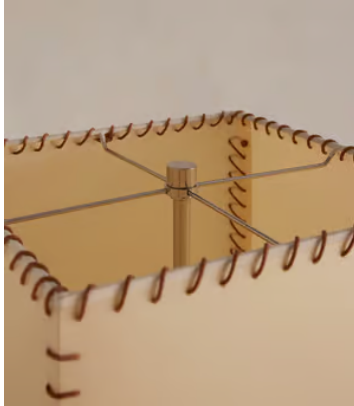

SOHO HOME

Ashdown Floor Lamp

\$1,795 Regular price

\$1,526 Member price

Quilted maple, Napoli Green marble and a hand-pleated parchment shade pay tribute to the mixed materials throughout our Houses.

The solid, cylindrical base of our Yazarine table lamp is pieced together from a mix of quilted maple wood and Napoli Green marble. A classic conical shade is crafted from hand-pleated parchment to let the light shine through. Adjust the mood by using the integral dimmer function.

Dimensions

Dimensions: H160 x W44 x D44cm / H63 x W17 x D17"

Weight: 10.7kg / 23.6lbs

Number of boxes: 2

Details

Assembly required: Yes

Base dimensions: H70 x W21cm

Bulb required: 2 / E27

Bulb(s) included: No

Dimmable: Yes, all portable lighting comes with an inline dimmer switch

Electrician required: No

IP Rating: IP20

Shade dimensions: H72 x W44cm

Voltage: 220-240V

Care instructions: Clean with a soft dry cloth only. Do not use polishing agents, harsh chemicals or abrasive cleaners as they may damage the finish. Always switch off the electricity supply before cleaning.