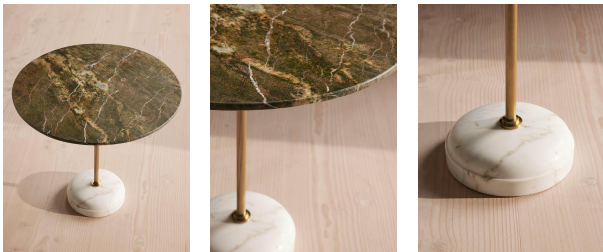

### Available in

Natural

Grey

Green

### Sizes

Large

### Product details

Our Fleet side table features a Verde Bosque marble top, sourced from India and characterised by a deep green base and veins of black, green, brown and red, akin to the colours of the Indian Rainforest.

A central stem in antique brass and satin finishes elevate this marble design through a contemporary mix of materials, while referencing similar finishes seen in 180 House.