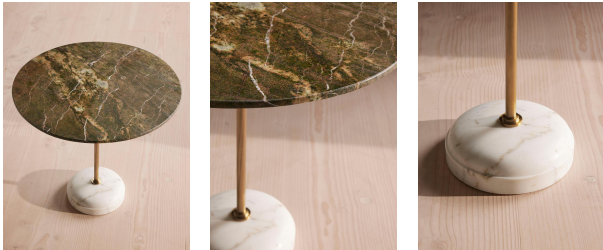

Fleet Side Table, Large, Verde Bosque Marble

\$550 Regular

\$468 Membership

Available in

Natural

Grey

Green

Sizes

Large

Product details

A solid Verde Bosque marble top and Banswara white marble base with unique veining means no two Fleet side tables are the same.

Inspired by 180 House, this statement design showcases a contemporary mix of materials; from the combination of marbles sourced from India, to the central stem in antique brass.

wool.

Clearance: 16.7"

Composition: Verde Bosque Marble and Stainless Steel

Feet: Felt

Frame: Stainless Steel

Hardware: Satin marble finish and antique brass

Material: Verde Bosque Marble and Stainless Steel