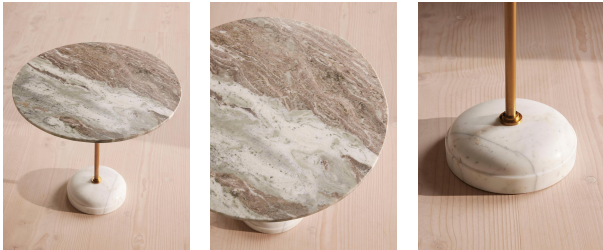

Fleet Side Table, Large, Terra Bianca Marble

\$550 Regular

\$468 Membership

Available in

Natural

Grey

Green

Sizes

Large

Product details

A solid Terra Bianca marble top and Banswara white marble base with unique veining means no two Fleet side tables are the same.

Inspired by 180 House, this statement design showcases a contemporary mix of materials; from the combination of marbles sourced from India, to the central stem in antique brass.

wool.

Clearance: 16.7"

Composition: Terra Bianca Marble and Stainless Steel

Feet: Felt

Frame: Stainless Steel

Hardware: Satin marble finish and antique brass

Material: Terra Bianca Marble and Stainless Steel