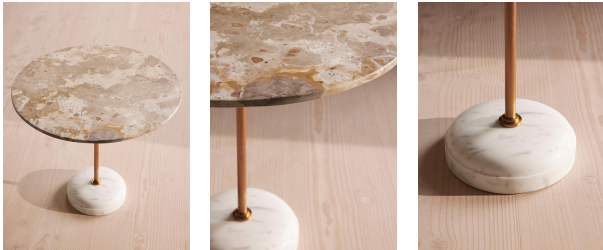

Fleet Side Table, Large, Kapri Marble

\$410 Regular

\$328 Membership

Available in

Natural

Grey

Green

Sizes

Large

Product details

A solid Kapri marble top and Banswara white marble base with unique veining means no two Fleet side tables are the same.

Inspired by 180 House, this statement design showcases a contemporary mix of materials; from the combination of marbles sourced from India, to the central stem in antique brass.

products, acidic detergents, bleach or abrasive paper or steel

wool.

Clearance: 16.7"

Composition: Kapri Marble and Stainless Steel

Feet: Felt

Frame: Stainless Steel

Hardware: Satin marble finish and antique brass

Material: Kapri Marble and Stainless Steel

Removable legs: Yes