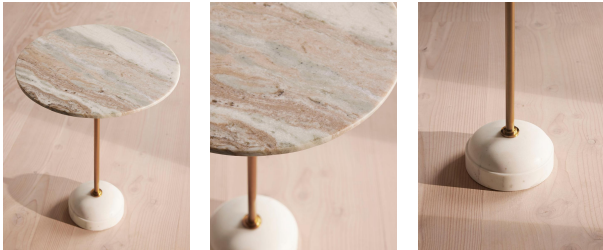

Fleet Side Table, Medium, Terra Bianca Marble

$450 Regular

$383 Membership

Available in

Natural

Grey

Green

Product details

A solid Terra Bianca marble top and Banswara white marble base with unique veining means no two Fleet side tables are the same.

Inspired by 180 House, this statement design showcases a contemporary mix of materials; from the combination of marbles sourced from India, to the central stem in antique brass.

Dimensions

Product dimensions: H51 x W40 x D40cm / H20 x W16 x D16"

Product weight: 14kg / 30.9lbs

Packaged or boxed dimensions: H80 x W51 x D22cm / H31.5 x W20.1 x D8.7"

Packaged or boxed weight: 19kg / 41.9lbs