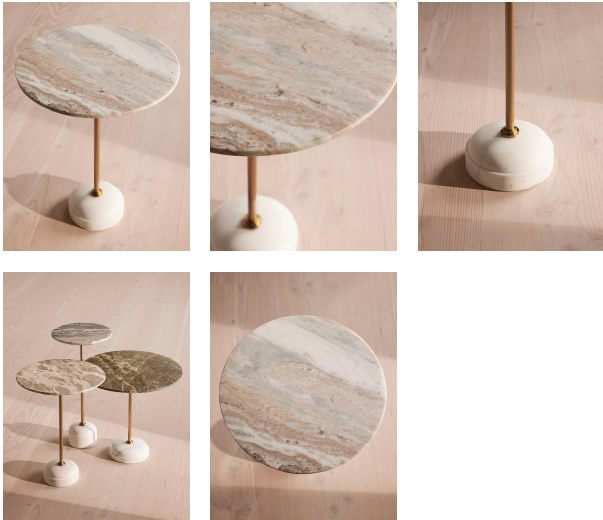

## Fleet Side Table, Medium, Terra Bianca Marble

\$450 Regular

\$383 Membership

Available in

Natural

Grey

Green

### Product details

A solid Terra Bianca marble top and Banswara white marble base with unique veining means no two Fleet side tables are the same.

Inspired by 180 House, this statement design showcases a contemporary mix of materials; from the combination of marbles sourced from India, to the central stem in antique brass.

### Dimensions

Product dimensions: H51 x W40 x D40cm / H20 x W16 x D16"

Product weight: 14kg / 30.9lbs

Packaged or boxed dimensions: H80 x W51 x D22cm / H31.5 x W20.1 x D8.7"

Packaged or boxed weight: 19kg / 41.9lbs

wool.

Clearance: 19.1"

Composition: Terra Bianca Marble and Stainless Steel

Feet: Felt

Frame: Stainless Steel

Hardware: Satin marble finish and antique brass

Material: Terra Bianca Marble and Stainless Steel