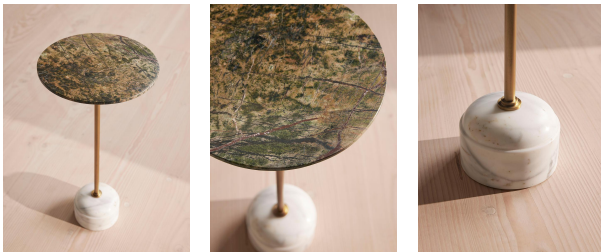

Dimensions

Product dimensions: H60 x W30 x D30cm / H23.6 x W11.8 x D11.8"

Product weight: 10.5kg / 23.1lbs

Packaged or boxed weight: 15kg / 33.1lbs