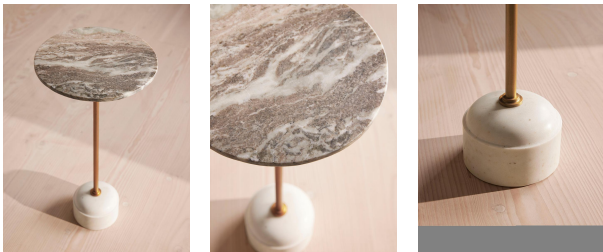

Fleet Side Table, Small, Terra Bianca Marble

$395 Regular

$336 Membership

Available in

Natural

Grey

Green

Product details

A solid Terra Bianca marble top and Banswara white marble base with unique veining means no two Fleet side tables are the same.

Inspired by 180 House, this statement design showcases a contemporary mix of materials; from the combination of marbles sourced from India, to the central stem in antique brass.

Dimensions

Product dimensions: H60 x W30 x D30cm / H24 x W12 x D12"

Product weight: 11kg / 24.3lbs

Packaged or boxed dimensions: H65 x W45 x D18cm / H25.6 x W17.7 x D7.1"

Packaged or boxed weight: 15kg / 33.1lbs