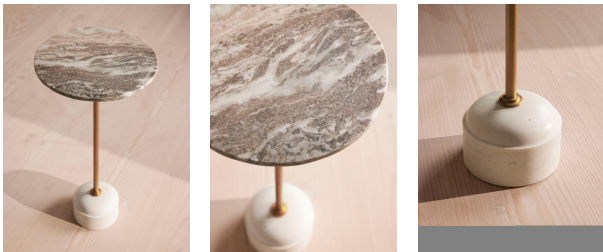

Dimensions

Product dimensions: H60 x W30 x D30cm / H24 x W12 x D12"

Product weight: 11kg / 24.3lbs

Packaged or boxed dimensions: H65 x W45 x D18cm / H25.6 x W17.7 x D7.1"

Packaged or boxed weight: 15kg / 33.1lbs