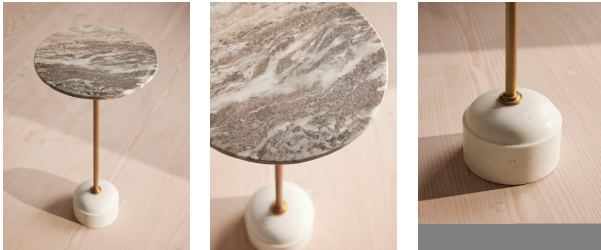

Fleet Side Table, Small, Terra Bianca Marble

£295

Regular

£251

Membership

Available in

Natural

Grey

Green

Product details

Our Fleet side table features a Terra Bianca marble top, characterised by a white base with intricate brown and grey veining. A central stem in antique brass and satin finishes elevate this marble design through a contemporary mix of materials, while referencing similar finishes seen in 180 House.

to be clean with extreme delicacy: it is porous and can absorb

liquids resulting in stains. Poliform surfaces are treated with a

special anti-stain and anti-oil product;

nonetheless, spills of

wine, coffee, lemon, vinegar and other products containing

Material: Terra Bianca Marble and Stainless Steel

Removable legs: Yes