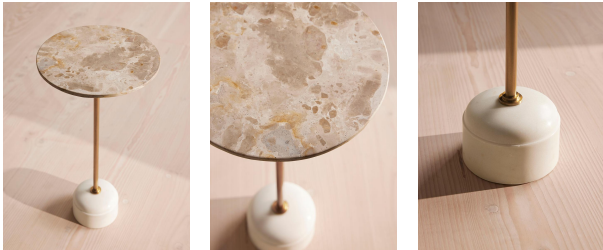

## Fleet Side Table, Small, Kapri Marble

\$395 Regular

\$336 Membership

Available in

Grey

Green

### Product details

A solid Kapri marble top and Banswara white marble base with unique veining means no two Fleet side tables are the same.

Inspired by 180 House, this statement design showcases a contemporary mix of materials; from the combination of marbles sourced from India, to the central stem in antique brass.

wool.

Clearance: 22.6"

Composition: Kapri Marble and Stainless Steel

Feet: Felt

Frame: Stainless Steel

Hardware: Satin marble finish and antique brass

Material: Kapri Marble and Stainless Steel

Removable legs: Yes