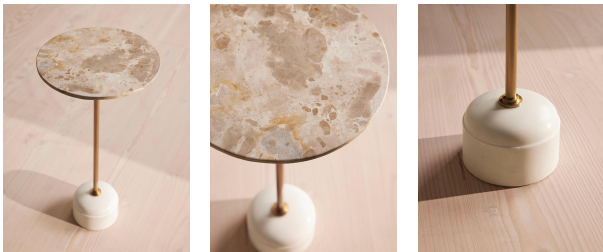

Fleet Side Table, Small, Kapri Marble

$395 Regular

$336 Membership

Available in

Natural

Grey

Green

Product details

A solid Kapri marble top and Banswara white marble base with unique veining means no two Fleet side tables are the same.

Inspired by 180 House, this statement design showcases a contemporary mix of materials; from the combination of marbles sourced from India, to the central stem in antique brass.

Dimensions

Product dimensions: H60 x W30 x D30cm / H24 x W12 x D12"

Product weight: 11kg / 24.3lbs

Packaged or boxed dimensions: H65 x W45 x D18cm / H25.6 x W17.7 x D7.1"

Packaged or boxed weight: 15kg / 33.1lbs