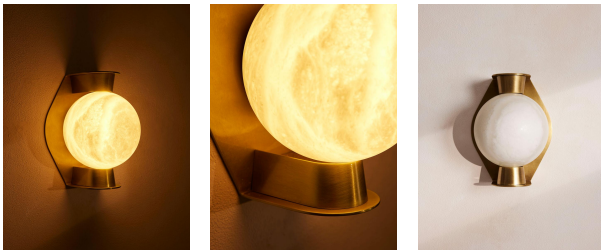

Details

Assembly required: Yes

Bathroom safe: Yes

Bulb required: 1 / E14

Bulb style: Tala 2W Pygmy LED

Bulb(s) included: No

Care instructions: Clean with a soft dry cloth only. Do not use polishing agents, harsh chemicals or abrasive cleaners as they may damage the finish.

Always switch off the electricity supply before cleaning.

Dimmable: Yes, please consult a qualified electrician regarding compatible bulbs for your dimmer switch system

Electrician required: Yes

IP Rating: IP44

Lighting Certification US: UL

Voltage: 110-120V

Wall bracket: 6 x 2"