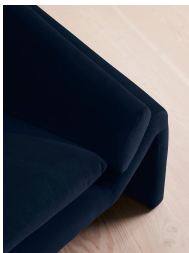

### Product details

Our Amble three-seater sofa shines a light on contemporary seating. A suspended frame gives the illusion of a floating seat, with padded arm cushions to soften the angular lines and add comfort. Upholstered in velvet, this particular style echoes the rich colors and interiors of 180 House.

Feet: Oak

Filling: Foam, fiber and feather

Frame: Oak and engineered hardwood

Removable cushions: Yes

Removable legs: No

Seat depth: 27.2"

Seat height: 18.9"

Seat width: 62.6"