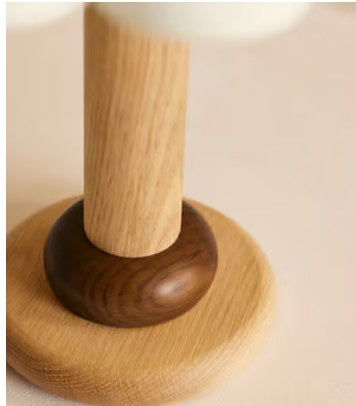

SOHO HOME

Ferguson Table Lamp, Neutral, US

\$359 Regular price

\$305 Member price

The lacquered oak stem of this table lamp is topped with a scalloped linen shade.

The design details of 180 House inspired the silhouette of the Ferguson table lamp. Its classic shape pairs a high-shine, stained base with a light linen shade.

Dimensions

Dimensions: H44 x W38 x D38cm / H17 x W15 x D15"

Weight: 2kg / 4.4lbs

Packaged dimensions: H37 x W47 x D47cm / H14.6 x W18.5 x D18.5"

Packaged weight: 2kg / 4.4lbs

Details

Assembly required: Yes

Base dimensions: H10.6 x W5.5"