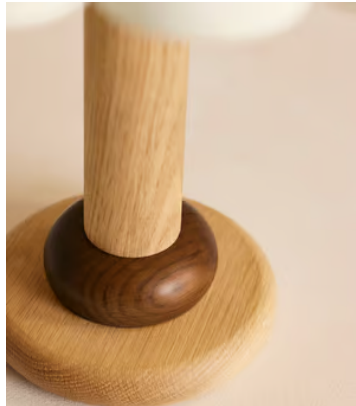

## Ferguson Table Lamp, Neutral, US

**\$450** Regular price

**\$383** Member price

The lacquered oak stem of this table lamp is topped with a scalloped linen shade.

The design details of 180 House inspired the silhouette of the Ferguson table lamp. Its classic shape pairs a high-shine, stained base with a light linen shade.