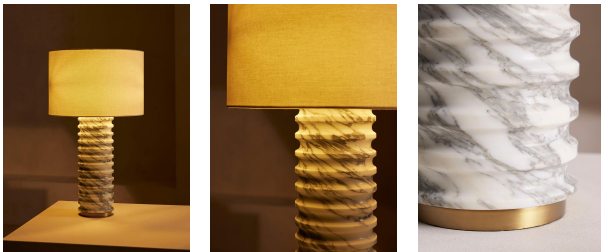

SOHO HOME

Casper Table Lamp, Arabescato Corchia, Us

£895 Regular

£761 Membership

Product details

Carved from solid marble, this lamp's column-style silhouette is topped with a linen shade.

Carved from solid Arabescato marble to mirror the interiors of Soho House Rome, the textural base of the Casper table lamp is perched on an antiqued brass plinth.

Dimensions

Product dimensions: H81 x W48 x D48cm / H32 x W19 x D19"

Product weight: 23kg / 50.7lbs

Details

Assembly required: Yes

Base dimensions: H32 x W7.1 x D7.1"

Bulb required: 2 / E26 / 9W Maximum

Bulb style: Tala 6W Globe LED