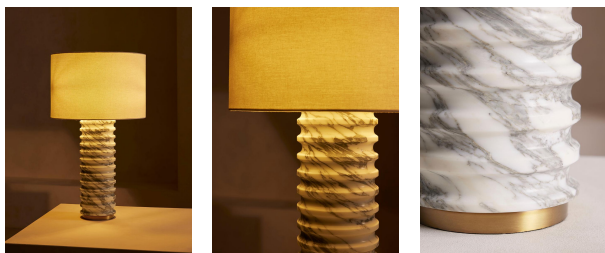

## Casper Table Lamp, Arabescato Corchia, Us

\$1,165 Regular

\$990 Membership

### Product details

Carved from solid marble, this lamp's column-style silhouette is topped with a linen shade.

Carved from solid Arabescato marble to mirror the interiors of Soho House Rome, the textural base of the Casper table lamp is perched on an antiqued brass plinth.