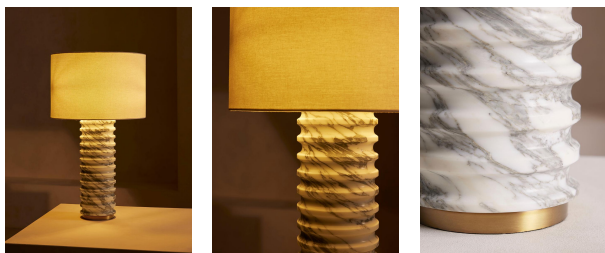

SOHO HOME

Casper Table Lamp, Arabescato Corchia, Us

\$1,165 Regular

\$990 Membership

Product details

Carved from solid marble, this lamp's column-style silhouette is topped with a linen shade.

Carved from solid Arabescato marble to mirror the interiors of Soho House Rome, the textural base of the Casper table lamp is perched on an antiqued brass plinth.

Dimensions

Product dimensions: H81 x W48 x D48cm / H32 x W19 x D19"

Product weight: 23kg / 50.7lbs

Details

Assembly required: Yes

Base dimensions: H32 x W7.1 x D7.1"

Bulb required: 2 / E26 / 9W Maximum

Bulb style: Tala 6W Globe LED