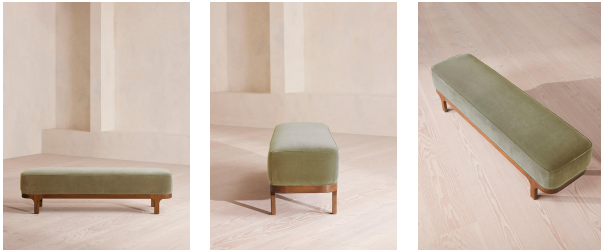

Belsa Bench, Velvet Lichen, Us

\$1,270 Regular

\$1,016 Membership

Available in

	Velvet Porcelain		Velvet Camel
	Velvet Mustard		Velvet Olive
	Velvet Rust		Velvet Antique Rose
	Velvet Taupe		Velvet Royal Blue
	Velvet Lichen		Velvet Grey Blue

Product details

An extension of our Belsa bed range, this bench is ideal either in the hallway or at the end of the bed as an additional place to rest. A plump cushion seat provides extra comfort, while rich velvet upholstery and a solid oak frame ties in with the scheme.

Dimensions

Product dimensions: H40 x W185 x D76cm / H16 x W73 x D30"

Product weight: 22kg / 48.5lbs

Packaged or boxed dimensions: H92 x W213 x D28cm / H36.2 x W83.9 x D11"

Packaged or boxed weight: 29kg / 63.9lbs

Details

Care instructions: Professional upholstery cleaning

Composition: Frame: Engineered Hardwood; Foot: Steel; Filling: Foam with fibre; Fabric: velvet; Composition: 7% cotton, 26% Polyester
Fabric: Velvet