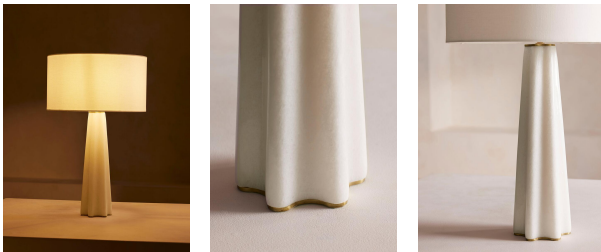

Verano Table Lamp, Extra Large, Us

£895 Regular

£761 Membership

Sizes

Extra Large, Medium

Product details

A solid base carved from white alabaster is softened by a wavy silhouette.

The Verano table lamp's alabaster base is scalloped at the bottom to create undulating curves around its tapered silhouette. At the top, antiqued brass hardware holds an ivory shade in place to mirror the bedroom schemes at Soho House Hong Kong.

Dimensions

Product dimensions: H85 x W17 x D17cm / H33 x W7 x D7"

Product weight: 15kg / 33.1lbs

Details

Assembly required: Yes

Base dimensions: H22 x W6.7"

Bulb required: 1 / E26 Max 15W

Bulb style: Tala 6W Globe LED