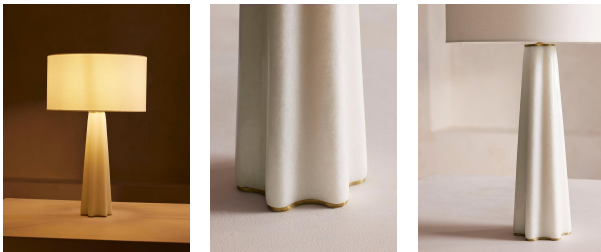

SOHO HOME

Verano Table Lamp, Extra Large, Us

\$583 Regular

\$466 Membership

Product details

A solid base carved from white alabaster is softened by a waved silhouette.

The Verano table lamp's alabaster base is scalloped at the bottom to create undulating curves around its tapered silhouette. At the top, antiqued brass hardware holds an ivory shade in place to mirror the bedroom schemes at Soho House Hong Kong.

Dimensions

Product dimensions: H85 x W17 x D17cm / H33 x W7 x D7"

Product weight: 15kg / 33.1lbs

Packaged or boxed dimensions: H85 x W54 x D54cm / H33.5 x W21.3 x D21.3"

Packaged or boxed weight: 15kg / 33.1lbs