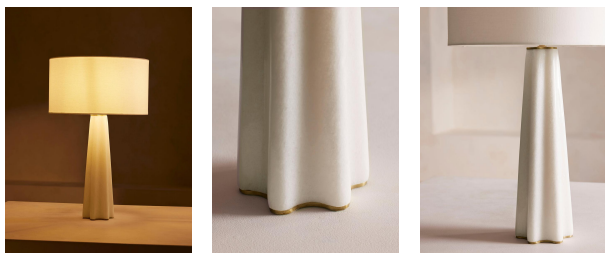

SOHO HOME

Verano Table Lamp, Extra Large, Us

\$583 Regular

\$466 Membership

Product details

A solid base carved from white alabaster is softened by a waved silhouette.

The Verano table lamp's alabaster base is scalloped at the bottom to create undulating curves around its tapered silhouette. At the top, antiqued brass hardware holds an ivory shade in place to mirror the bedroom schemes at Soho House Hong Kong.

Dimensions

Product dimensions: H85 x W17 x D17cm / H33 x W7 x D7"

Product weight: 15kg / 33.1lbs

Packaged or boxed dimensions: H85 x W54 x D54cm / H33.5 x W21.3 x D21.3"

Packaged or boxed weight: 15kg / 33.1lbs