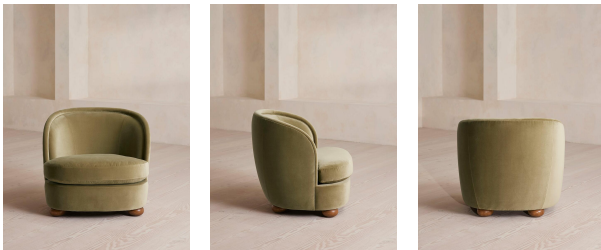

Blair Tub Armchair, Velvet, Lichen, Us

£895 Regular

£761 Membership

Available in

 Velvet Lichen

Product details

Our Blair tub armchair is a classic and versatile interior designed to work in any room of the home. Inspired by Soho House 40 Greek Street, rich velvet upholstery is met with piped edges for a clean finish. Resting on solid oak bun feet, this piece also features a feather-wrapped seat cushion to provide optimum comfort when relaxing.

- Tub armchair
- Curved silhouette
- Fully upholstered in velvet
- Also available in other colors
- Oak bun feet
- Piped edges
- Feather-wrapped seat cushion
- Inspired by Soho House 40 Greek Street

Dimensions

Product dimensions: H84.5 x W64 x D75cm / H33.3 x W25.2 x D29.5"

Product weight: 15.6kg / 34.4lbs

Packaged or boxed dimensions: H79 x W75 x D80cm / H31 x W29.5 x D31.5"

Packaged or boxed weight: 23.6kg / 52lbs

Filling: Feather, foam and fibre

Frame: Birch frame with brass effect finish

Removable cushions: Yes

Removable legs: No

Seat depth: 17.7"

Seat height: 18.1"

Seat width: 22"