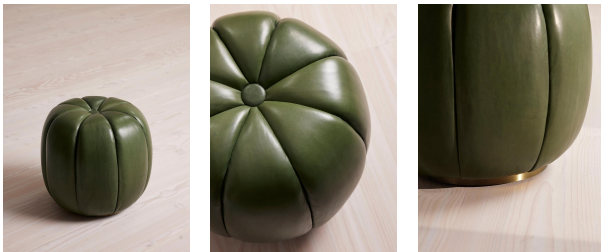

SOHO HOME

Sofia Footstool, Leather, Juniper, Us

\$1,195 Regular

\$1,016 Membership

Product details

The Sofia footstool is inspired by the styles found in our club spaces and bedrooms at Soho House Barcelona and Kettner's in London. Fully upholstered in leather, the unique pumpkin shape is compact and easy to move around the room. Ideal as an additional seating spot for extra guests.

Dimensions

Product dimensions: H43.18 x W46.35 x D46.35cm / H17 x W18.2 x D18.2"

Product weight: 7.6kg / 16.8lbs

Packaged or boxed dimensions: H50 x W49 x D49cm / H19.7 x W19.2 x D19.2"

Packaged or boxed weight: 11.5kg / 25.4lbs

Frame: Engineered Hardwood

Removable cushions: No

Removable legs: No

Seat depth: 18.3"

Seat height: 17"

Seat width: 18.3"