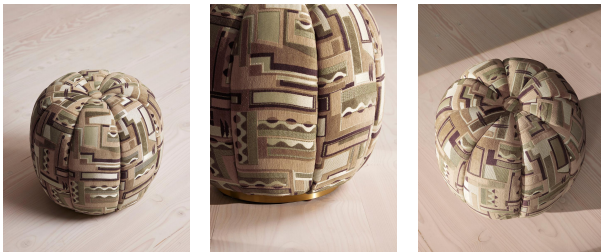

SOHO HOME

Sofia Footstool, Sampford, Us

\$695 Regular

\$591 Membership

Product details

The Sofia footstool is inspired by the styles found in our club spaces and bedrooms at Soho House Barcelona and Kettner's in London. Fully upholstered in our in-house 'Sampford' fabric with a graphic jacquard pattern, the unique pumpkin shape is compact and easy to move around the room. Ideal as an additional seating spot for extra guests.

Dimensions

Product dimensions: H43.18 x W46.35 x D46.35cm / H17 x W18.2 x D18.2"

Product weight: 7.6kg / 16.8lbs

Packaged or boxed dimensions: H50 x W49 x D49cm / H19.7 x W19.2 x D19.2"

Packaged or boxed weight: 11.5kg / 25.4lbs

Details

Care instructions: Professional upholstery cleaner only

Composition: Frame: Engineered hardwood; Filling:

foam; Foot; Brass base; Fabric: Boucle;

Composition: 54% Polyester 46% Acrylic

Feet: Brass

Filling: Foam

Removable cushions: No

Removable legs: No

Seat depth: 18.3"

Seat height: 17"

Seat width: 18.3"