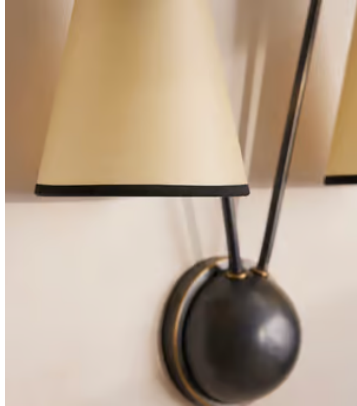

SOHO HOME

Clarke Wall Light, Blackened Brass, US

\$325 Regular price

\$276 Member price

A pair of coned shades let the light shine through, held in place by a blackened brass frame.

The Clarke wall light's classic silhouette is inspired by Soho House Paris. Its coned parchment shades are trimmed with linen to let the light glow through.

Dimensions

Dimensions: H44 x W37 x D15cm / H17 x W15 x D6"

Weight: 1kg / 2.2lbs

Packaged dimensions: H24 x W35 x D49cm / H9.4 x W13.8 x D19.3"

Packaged weight: 1kg / 2.2lbs

Details

Assembly required: Yes

Bulb required: 2 / E12 / 4W Maximum

Bulb style: Tala 4W Candle LED

Bulb(s) included: No

Dimmable: Yes, please consult a qualified electrician regarding compatible bulbs for your dimmer switch system

Electrician required: Yes

Height adjustable: No