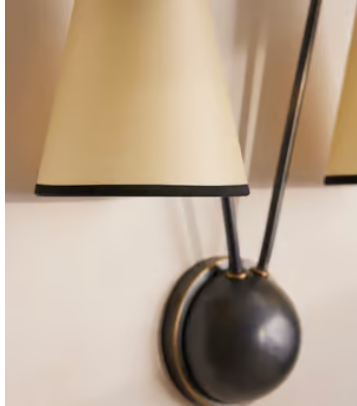

## Clarke Wall Light, Blackened Brass, US

**\$395** Regular price

**\$336** Member price

A pair of coned shades let the light shine through, held in place by a blackened brass frame.

The Clarke wall light's classic silhouette is inspired by Soho House Paris. Its coned parchment shades are trimmed with linen to let the light glow through.