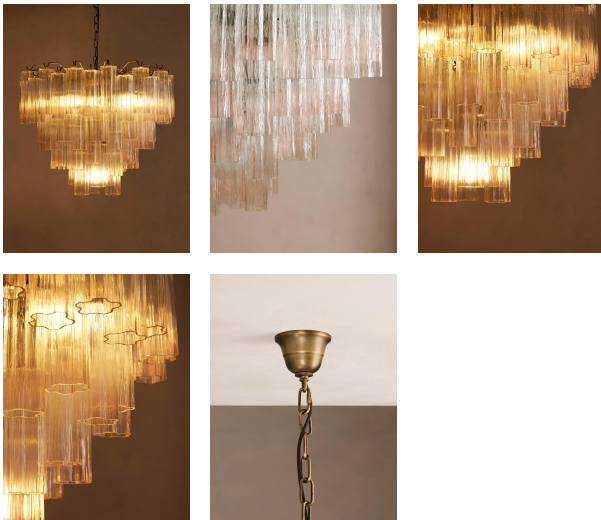

SOHO HOME

Chiara Chandelier, Peach, Us

\$3,250 Regular

\$2,763 Membership

Available in

Green

Pink

Product details

You will see multiples of our Chiara chandeliers hanging in DUMBO House. Each one features dozens of pink ombre, scalloped glass tubular sections, which are hand-finished by skilled artisans. These create a beautiful variation of tonal colours to bring depth, texture and opulence to any living space. Hang in an entryway or living room for elevated drama.