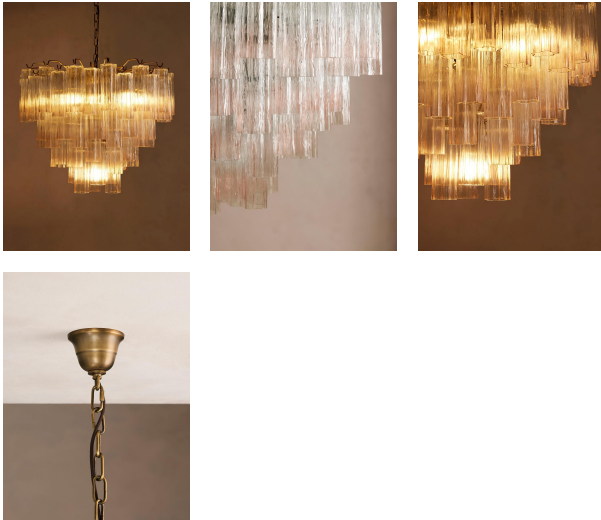

## Chiara Chandelier, Peach, Us

\$3,250 Regular

\$2,763 Membership

Available in

Green

Pink

### Product details

You will see multiples of our Chiara chandeliers hanging in DUMBO House. Each one features dozens of pink ombre, scalloped glass tubular sections, which are hand-finished by skilled artisans. These create a beautiful variation of tonal colours to bring depth, texture and opulence to any living space. Hang in an entryway or living room for elevated drama.