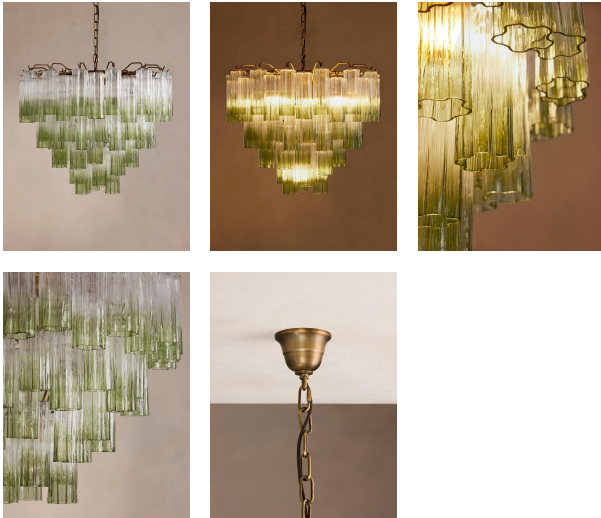

SOHO HOME

Chiara Chandelier, Green, Us

\$3,250 Regular

\$2,763 Membership

Available in

Green

Pink

Product details

You will see multiples of our Chiara chandeliers hanging in DUMBO House. Each one features dozens of green ombre, scalloped glass tubular sections, which are hand-finished by skilled artisans. These create a beautiful variation of tonal colours to bring depth, texture and opulence to any living space. Hang in an entryway or living room for elevated drama.