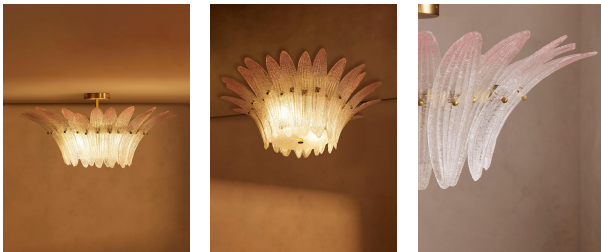

SOHO HOME

Treviso Semi-flush, Pink, Us

\$1,035 Regular

\$880 Membership

Product details

Pink sugared glass creates fanned, tapered 'leaves' lit from within for a warm glow. Inspired by the palm trees that can be seen from the windows of Soho House Barcelona, the Treviso ceiling light uses ombre sugared glass to create fanned 'leaves' lit from within.

Dimensions

Product dimensions: H33 x W70 x D70cm / H13 x W28 x D28"

Product weight: 13kg / 28.7lbs

Details

Assembly required: Yes

Bulb required: 2 / E26 / 6W Maximum

Bulb style: Tala 6W Globe LED

Bulb(s) included: No