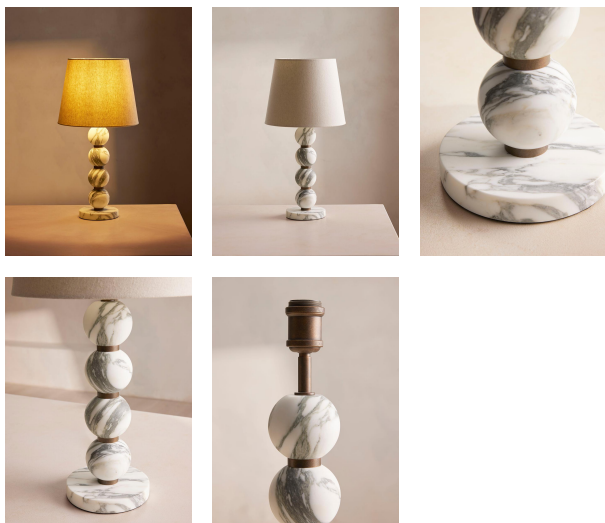

Thelma Table Lamp, Us

\$450 Regular

\$383 Membership

Product details

Our Thelma table lamp creates a focal point for your bedside, hallway or side table. A turned arabescato honed marble offers a fresh twist on classic lighting styles, with antique bronze detail and a natural linen tapered shade. Inspired by White City House, the unique variations of the stone make for a one-of-a-kind addition to the home. All of our portable lamps are fitted with dimmer switches, allowing you to tailor the light level to your mood.

Dimensions

Product dimensions: H64.1 x W32.3 x D32.3cm / H25.2 x W12.7 x D12.7"

Product weight: 5kg / 11lbs

Packaged or boxed dimensions: H68 x W36 x D36cm / H26.8 x W14.2 x D14.2"

Packaged or boxed weight: 6kg / 13.2lbs