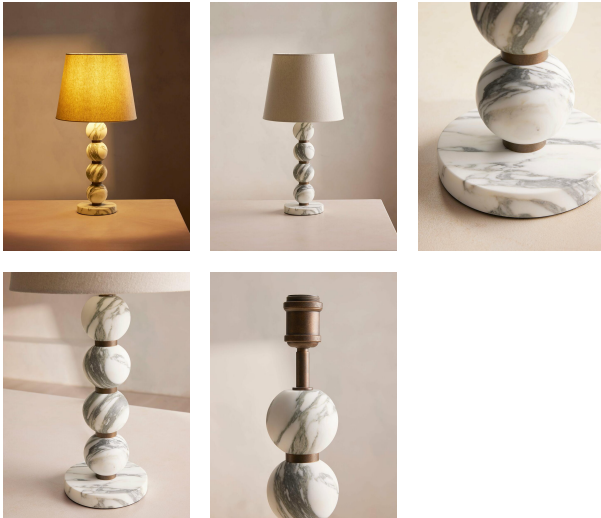

Thelma Table Lamp, Us

£325

Regular

£276

Membership

Product details

Our Thelma table lamp creates a focal point for your bedside, hallway or side table. A turned arabescato honed marble offers a fresh twist on classic lighting styles, with antique bronze detail and a natural linen tapered shade. Inspired by White City House, the unique variations of the stone make for a one-of-a-kind addition to the home. All of our portable lamps are fitted with dimmer switches, allowing you to tailor the light level to your mood.

- Turned arabescato honed marble base
- Antique bronze finish
- Natural linen tapered shade
- Variations in the material mean each lamp is unique
- Recommended bulb: Tala 6W Globe LED
- Inspired by White City House