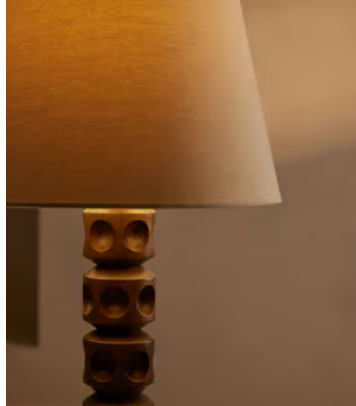

## Francesca Table Lamp, US

**\$450** Regular price

**\$383** Member price

Our Francesca table lamp has a turned solid oak base with an indented dot detail, inspired by the contemporary lighting styles seen in Soho House Stockholm. Designed to work in any room, the natural linen shade allows for a warmer light and is finished with antique brass details. All of our portable lamps are fitted with dimmer switches, allowing you to tailor the light level to your mood.

### Dimensions

**Dimensions:** H65 x W35 x D35cm / H25.6 x W13.8 x D13.8"

**Weight:** 4kg / 8.8lbs

**Packaged dimensions:** H60 x W38 x D38cm / H23.6 x W15 x D15"

**Packaged weight:** 4kg / 8.8lbs