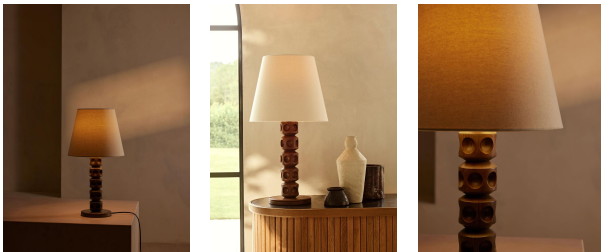

### Product details

Our Francesca table lamp has a turned solid oak base with an indented dot detail, inspired by the contemporary lighting styles seen in Soho House Stockholm. Designed to work in any room, the natural linen shade allows for a warmer light and is finished with antique brass details. All of our portable lamps are fitted with dimmer switches, allowing you to tailor the light level to your mood.