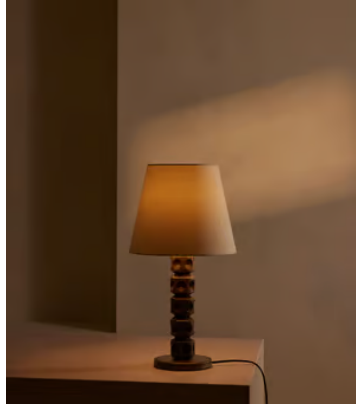

## Francesca Table Lamp, US

**\$425** Regular price

**\$361** Member price

Our Francesca table lamp has a turned solid oak base with an indented dot detail, inspired by the contemporary lighting styles seen in Soho House Stockholm. Designed to work in any room, the natural linen shade allows for a warmer light and is finished with antique brass details. All of our portable lamps are fitted with dimmer switches, allowing you to tailor the light level to your mood.