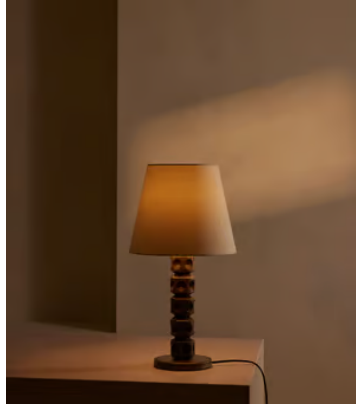

## Francesca Table Lamp, US

**\$450** Regular price

**\$383** Member price

Our Francesca table lamp has a turned solid oak base with an indented dot detail, inspired by the contemporary lighting styles seen in Soho House Stockholm. Designed to work in any room, the natural linen shade allows for a warmer light and is finished with antique brass details. All of our portable lamps are fitted with dimmer switches, allowing you to tailor the light level to your mood.