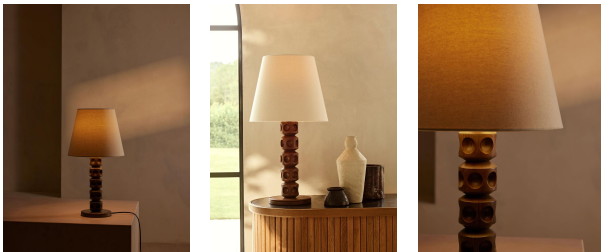

Francesca Table Lamp, Us

\$425 Regular

\$361 Membership

Product details

Our Francesca table lamp has a turned solid oak base with an indented dot detail, inspired by the contemporary lighting styles seen in Soho House Stockholm. Designed to work in any room, the natural linen shade allows for a warmer light and is finished with antique brass details. All of our portable lamps are fitted with dimmer switches, allowing you to tailor the light level to your mood.

Dimensions

Product dimensions: H65 x W35 x D35cm / H25.6 x W13.8 x D13.8"

Product weight: 4kg / 8.8lbs

Packaged or boxed dimensions: H60 x W38 x D38cm / H23.6 x W15 x D15"

Packaged or boxed weight: 4kg / 8.8lbs