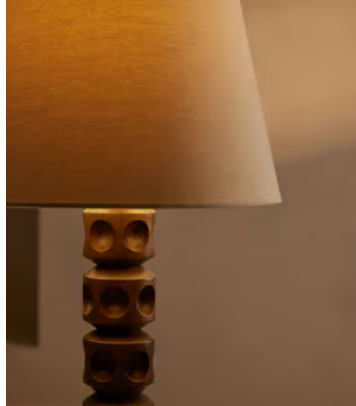

## Francesca Table Lamp, US

**\$425** Regular price

**\$361** Member price

Our Francesca table lamp has a turned solid oak base with an indented dot detail, inspired by the contemporary lighting styles seen in Soho House Stockholm. Designed to work in any room, the natural linen shade allows for a warmer light and is finished with antique brass details. All of our portable lamps are fitted with dimmer switches, allowing you to tailor the light level to your mood.

### Dimensions

**Dimensions:** H65 x W35 x D35cm / H25.6 x W13.8 x D13.8"

**Weight:** 4kg / 8.8lbs

**Packaged dimensions:** H60 x W38 x D38cm / H23.6 x W15 x D15"

**Packaged weight:** 4kg / 8.8lbs