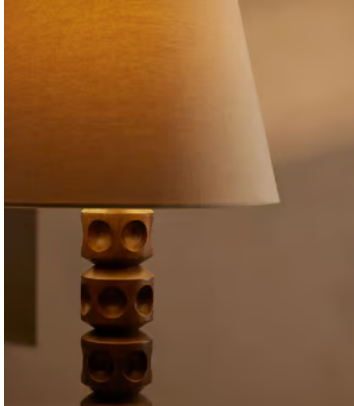

SOHO HOME

Francesca Table Lamp, US

\$425 Regular price

\$361 Member price

Our Francesca table lamp has a turned solid oak base with an indented dot detail, inspired by the contemporary lighting styles seen in Soho House Stockholm. Designed to work in any room, the natural linen shade allows for a warmer light and is finished with antique brass details. All of our portable lamps are fitted with dimmer switches, allowing you to tailor the light level to your mood.

Dimensions

Product dimensions: H65 x W35 x D35cm / H25.6 x W13.8 x D13.8"

Product weight: 4kg / 8.8lbs

Packaged or boxed dimensions: H60 x W38 x D38cm / H23.6 x W15 x D15"

Packaged or boxed weight: 4kg / 8.8lbs