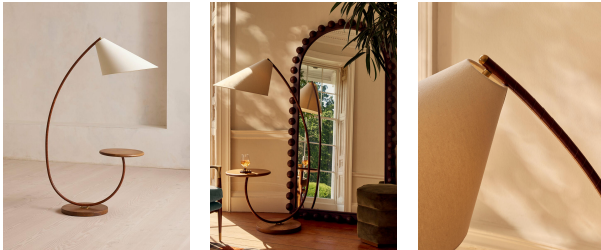

Winona Floor Lamp, Us

£795

Regular

£676

Membership

Product details

Our Winona floor lamp considers both style and function in one distinguished design. Inspired by Soho House Amsterdam, the sculptural arch shape has a leather-wrapped arm with a turned solid oak base and a co-ordinating side table top. A tapered linen shade further elevates this unique piece to create a stand-alone statement in any corner of the home. All of our portable lamps are fitted with dimmer switches, allowing you to tailor the light level to your mood.

- Arch floor lamp and table in one
- Leather-wrapped antique brass arm
- Natural linen tapered shade
- Turned solid oak base and table top
- Recommended bulb: Tala 6W Globe LED
- Inspired by Soho House Amsterdam