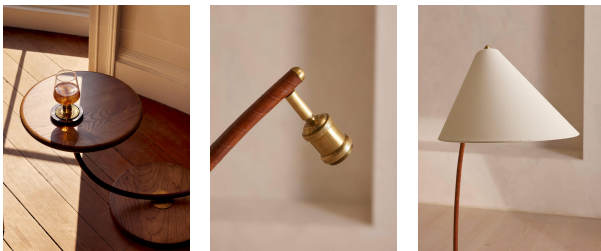

Dimensions

Product dimensions: H153 x W47.8 x D87cm / H60.2 x W18.8 x D34.3"

Product weight: 12kg / 26.5lbs

Number of boxes: 2

* Box 1 : H18 x W160 x D76cm / H7.1 x W63 x D29.9"

* Box 2 : H22 x W54 x D51cm / H8.7 x W21.3 x D20.1"