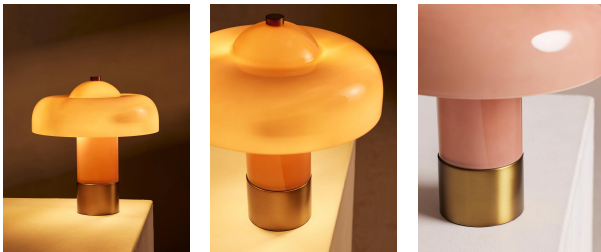

SOHO HOME

Giovanni Table Lamp, Pink, Us

£350 Regular

£298 Membership

Product details

The domed silhouette of this table lamp is made from pink, molded glass.

Made from colored glass to create a soft, ambient glow, the Giovanni lamp's domed silhouette takes style cues from the floor lamps that illuminate the pool area of 180 House.

Dimensions

Product dimensions: H32 x W30 x D30cm / H12 x W12 x D12"

Product weight: 5kg / 11lbs

Details

Assembly required: Yes

Base dimensions: H11.8 x W4 x D4"

Bulb required: 2 / E12 / 4W Maximum

Bulb style: Tala 4W Candle LED