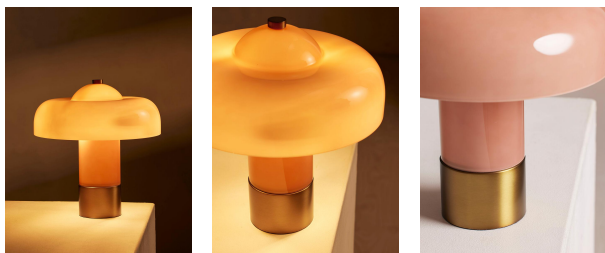

SOHO HOME

Giovanni Table Lamp, Pink, Us

$455 Regular

$387 Membership

Product details

The domed silhouette of this table lamp is made from pink, molded glass. Made from colored glass to create a soft, ambient glow, the Giovanni lamp's domed silhouette takes style cues from the floor lamps that illuminate the pool area of 180 House.

Dimensions

Product dimensions: H32 x W30 x D30cm / H12 x W12 x D12"

Product weight: 5kg / 11lbs

Packaged or boxed dimensions: H37 x W38 x D38cm / H14.6 x W15 x D15"

Packaged or boxed weight: 5kg / 11lbs

Details

Assembly required: Yes

Base dimensions: H11.8 x W4 x D4"

Bulb required: 2 / E12 / 4W Maximum

Bulb style: Tala 4W Candle LED

Bulb(s) included: No

Cable length: 70.9"

Care instructions: Clean with a soft dry cloth only. Do not use polishing agents, harsh chemicals or abrasive cleaners as they may damage the finish.

Always switch off the electricity supply before cleaning.

Dimmable: Yes, all portable lighting comes with an inline dimmer on the cable

Electrician required: No

IP Rating: IP20

Lighting Certification US: UL

Shade dimensions: H4.7 x W11.8 x D11.8"

Voltage: 110-120V