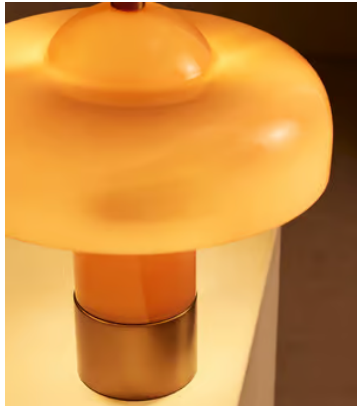

SOHO HOME

Giovanni Table Lamp, Pink, US

\$455 Regular price

\$387 Member price

The domed silhouette of this table lamp is made from pink, molded glass.

Made from colored glass to create a soft, ambient glow, the Giovanni lamp's domed silhouette takes style cues from the floor lamps that illuminate the pool area of 180 House.

Dimensions

Dimensions: H32 x W30 x D30cm / H12 x W12 x D12"

Weight: 5kg / 11lbs

Packaged dimensions: H37 x W38 x D38cm / H14.6 x W15 x D15"

Packaged weight: 5kg / 11lbs

Details

Assembly required: Yes

Base dimensions: H11.8 x W4 x D4"