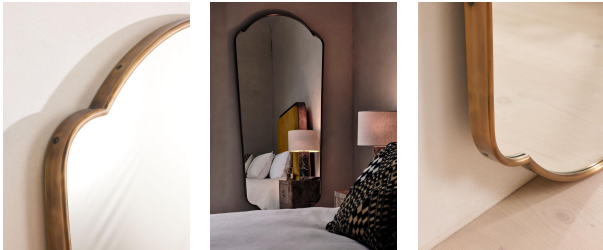

SOHO HOME

Betty Mirror, Tall, Bathroom Safe

\$1,685 Regular

\$1,432 Membership

Product details

Inspired by vintage 1960s Italian modernist mirrors and White City House, our tall Betty mirror features a sleek, curved frame in an antique brass. Available in either tall or short, it's designed to hang on the wall anywhere in the home, while giving the illusion of more space.

Dimensions

Product dimensions: H179 x W80 x D3.5cm / H70.5 x W31.5 x D1.5"

Product weight: 27.1kg / 59.7lbs

Packaged or boxed dimensions: H196 x W97 x D21cm / H77.2 x W38.2 x D8.3"

Packaged or boxed weight: 38.6kg / 85.1lbs