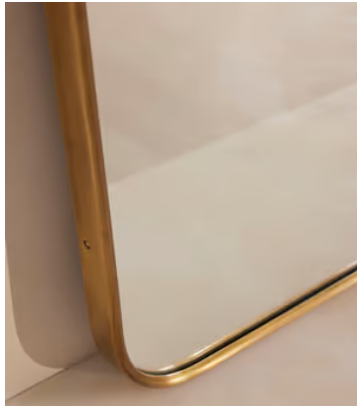

SOHO HOME

Cooper Mirror, Wide

\$905 Regular price

\$769 Member price

Inspired by vintage 1960s Italian modernist mirrors and seen at DUMBO House, the Cooper mirror features a sleek, curved frame in an antique brass. Ideal placed above a fireplace, shop other styles from the Cooper mirror range to complement the rest of the home.

Dimensions

Dimensions: H80 x W120 x D3.5cm / H31 x W47 x D2"

Weight: 22kg / 48.5lbs

Packaged dimensions: H119 x W108 x D16cm / H46.9 x W42.5 x D6.3"

Packaged weight: 22kg / 48.5lbs

Details

Assembly required: No