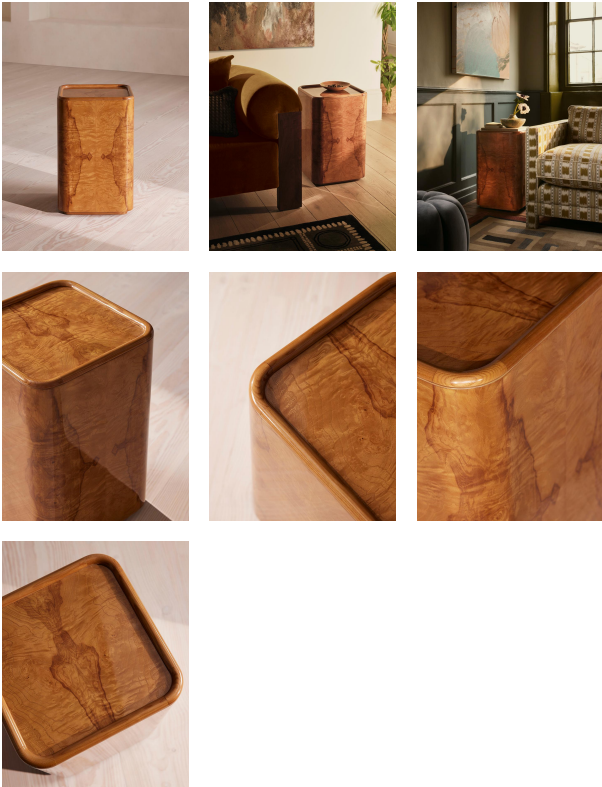

## Dawson Side Table, Olive Ash Burl

\$1,195 Regular

\$1,016 Membership

### Product details

The Dawson side table is our new way of showcasing burl in the home. Inspired by Soho House Paris and the classic aesthetic seen in every room, the plinth-style design displays large, open swirl patterns of ash burl to bring warmth and depth to any interior scheme. Solid lip detail and V grooving around the perimeter softens interiors with a high-gloss lacquer finish for lustrous shine. Foot glides subtly raise this coffee table off the floor to create an instant focal point in the room. Each of these tables has natural variations in the wood, making each piece unique.