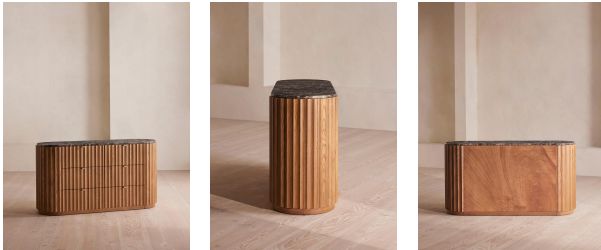

Railton Six Drawer Dresser, Dark Emperador Marble

\$3,495 Regular

\$2,971 Membership

Product details

Our Railton dresser has been crafted with a solid oak-clad frontage to echo the Brutalist exterior of Soho House Rome with sculptural, curved lines. A honed Spanish Emperador marble top creates a rich contrast against the oak's warm wood tones. The wraparound shape is defined with sculptural ridges to create depth and dimension in the bedroom, living room or hallway.

Dimensions

Product dimensions: H84 x W157 x D50cm / H33.1 x W61.8 x D19.7"

Product weight: 117kg / 257.9lbs

Packaged or boxed dimensions: H109 x W166 x D59cm / H42.7 x W65.4 x D23"

Packaged or boxed weight: 162kg / 357.1lbs

polish. Avoid contact with water and other liquids.

Composition: Oak Wood, Poplar Wood, Plywood, MDF, Oak Veneer, Steel and Dark Emperador Marble

Drawer dimensions: H15 x W48.6 x D33.7cm

Feet: Plastic glide

Frame: Oak wood

Removable legs: No