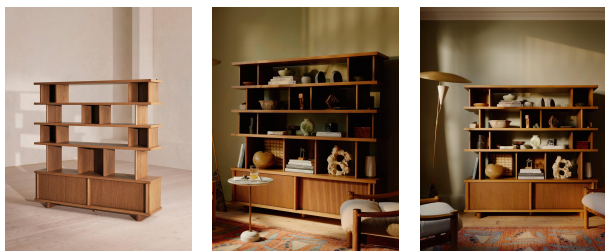

Marin Shelving Unit

\$4,795 Regular

\$4,076 Membership

Product details

You will find similar shelving units to the Marin design in Soho House Chicago, which this piece is inspired by. Crafted from solid American oak, the mid-tone finish and vertical grooved details echo the House's vintage aesthetic, with an array of alternating shelves that sit above a sideboard unit designed for multiple use, from book storage to displaying objects. Reinforced sliding doors below keep other storage elements hidden, with an internal shelf that can be adjusted to suit your needs. Use against the wall or as a divider to create different zones in the room.

Dimensions

Product dimensions: H170 x W170 x D38cm / H66.9 x W66.9 x D15"

Product weight: 144kg / 317.5lbs

Number of boxes: 3

Details

Adjustable shelf?: Yes

Assembly required: Yes

Care instructions: Dust often using a clean, soft, dry and lint-free cloth. Blot spills immediately and wipe with a clean, damp, cloth. We do not

Feet: Plastic Glide

Frame: American Oak Wood and MDF

Hardware: Metal support plates and sliding door mechanism

Removable legs: No