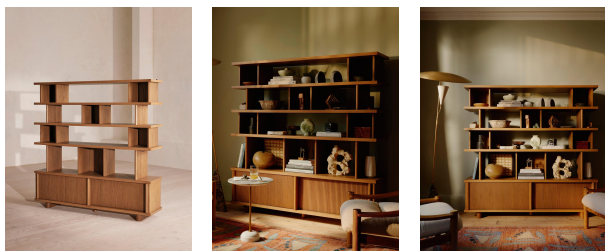

### Product details

You will find similar shelving units to the Marin design in Soho House Chicago, which this piece is inspired by. Crafted from solid American oak, the mid-tone finish and vertical grooved details echo the House's vintage aesthetic, with an array of alternating shelves that sit above a sideboard unit designed for multiple use, from book storage to displaying objects. Reinforced sliding doors below keep other storage elements hidden, with an internal shelf that can be adjusted to suit your needs. Use against the wall or as a divider to create different zones in the room.

### Dimensions

Product dimensions: H170 x W170 x D38cm / H66.9 x W66.9 x D15"

Product weight: 144kg / 317.5lbs

Number of boxes: 3