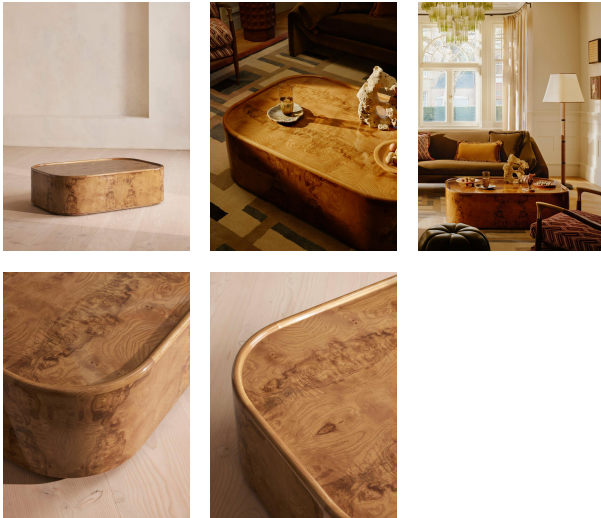

Dawson Coffee Table, Olive Ash Burl

£2,495 Regular

£2,121 Membership

Product details

The Dawson coffee table is our new way of showcasing burl in the home. Inspired by Soho House Paris and the classic aesthetic seen in every room, this piece displays the large, open swirl patterns of ash burl to bring warmth and depth to any interior scheme. The rounded, oblong shape adds softness with solid lip detail and V grooving around the perimeter for clean, sculptural lines, while the high-gloss lacquer finish creates lustrous shine. Foot glides subtly raise this coffee table off the floor to create an instant focal point in the room. Each of these coffee tables has natural variations in the wood, making each piece unique.

- Burl wood coffee table
- Ash burl craftsmanship
- Natural variations in the wood make each piece unique
- High-gloss lacquer finish
- Rounded oblong shape
- Solid lip detail
- V grooving around perimeter
- Foot glides to base
- Inspired by Soho House Paris