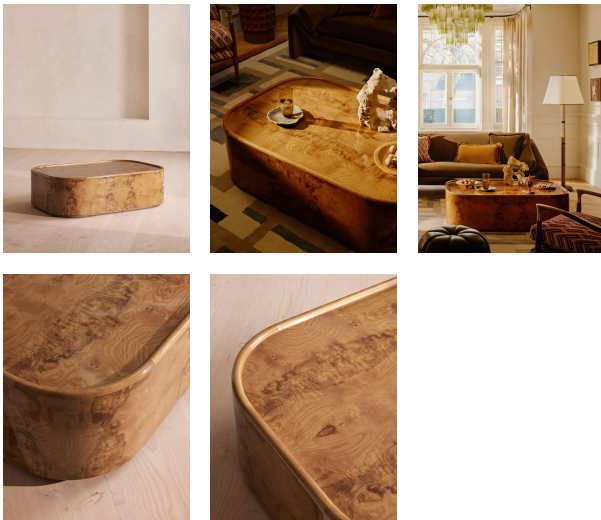

## Dawson Coffee Table, Olive Ash Burl

\$3,495 Regular

\$2,971 Membership

### Product details

The Dawson coffee table is our new way of showcasing burl in the home. Inspired by Soho House Paris and the classic aesthetic seen in every room, this piece displays the large, open swirl patterns of ash burl to bring warmth and depth to any interior scheme. The rounded, oblong shape adds softness with solid lip detail and V grooving around the perimeter for clean, sculptural lines, while the high-gloss lacquer finish creates lustrous shine. Foot glides subtly raise this coffee table off the floor to create an instant focal point in the room. Each of these coffee tables has natural variations in the wood, making each piece unique.

### Dimensions

Product dimensions: H30 x W120 x D80cm / H11.8 x W47.2 x D31.5"

Product weight: 39kg / 86lbs