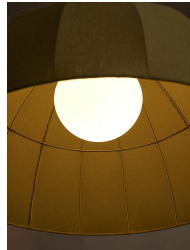

Maris Pendant, Olive, Us

$650 Regular

$553 Membership

Available in

Natural

Green

Product details

The unique domed structure of our Maris pendant is inspired by the architectural design of our Farm Huts at Soho Farmhouse. Featuring a blackened brass frame and a pulled linen shade to bring warm and ambient lighting into any room, this ceiling light also has a milky-colored glass diffuser around the bulb to soften the light level.

Dimensions

Product dimensions: H45 x W75 x D75cm / H17.7 x W29.5 x D29.5"

Product weight: 3kg / 6.6lbs

Packaged or boxed dimensions: H80 x W80 x D50cm / H31.5 x W31.5 x D19.7"

Packaged or boxed weight: 3kg / 6.6lbs