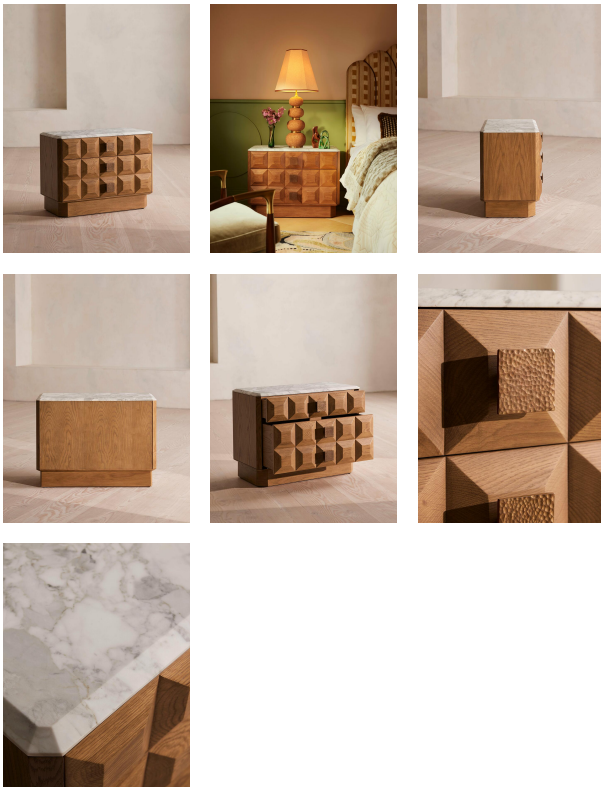

### Product details

Our Marius bedside table is characteristic of the mixed material finishes found in the bedrooms of Soho House Barcelona. Crafted from European oak, this piece is complemented with a honed Arabescato Corchia marble top sourced from Italy. Relief geometric pattern drawer fronts highlight the craftsmanship behind this unique design, with hammered antique brass handles adding another material contrast. This wider style of the two features one classic top drawer and a taller bottom drawer for larger storage items, resting on a chamfered rectangular base.

- Two-drawer wide bedside table
- Honed Arabescato Corchia marble top
- Mid-tone European oak
- Relief geometric pattern drawer fronts
- Hammered antique brass handles
- Classic top drawer and taller bottom drawer
- Chamfered rectangular base
- Available in two sizes
- Inspired by the bedrooms of Soho House Barcelona

### Dimensions

Product dimensions: H60 x W80 x D44cm / H23.6 x W31.5 x D17.3"

Product weight: 54kg / 119lbs

Packaged or boxed dimensions: H94 x W97 x D62cm / H37 x W38.2 x D24.2"

Packaged or boxed weight: 63kg / 138.9lbs