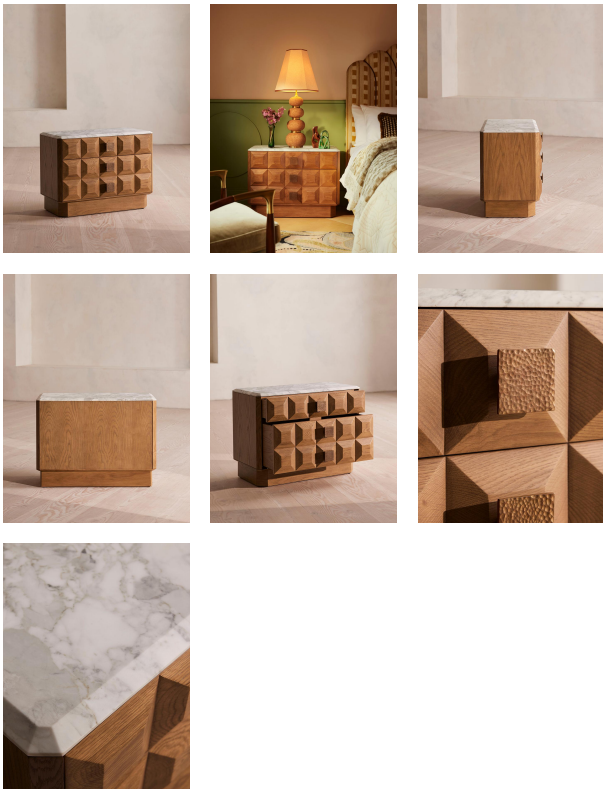

## Marius Bedside Table, Large, Arabescato Corchia Marble

\$1,995 Regular

\$1,696 Membership

### Product details

Our Marius bedside table is characteristic of the mixed material finishes found in the bedrooms of Soho House Barcelona. Crafted from European oak, this piece is complemented with a honed Arabescato Corchia marble top sourced from Italy. Relief geometric pattern drawer fronts highlight the craftsmanship behind this unique design, with hammered antique brass handles adding another material contrast. This wider style of the two features one classic top drawer and a taller bottom drawer for larger storage items, resting on a chamfered rectangular base.

### Dimensions

Product dimensions: H60 x W80 x D44cm / H23.6 x W31.5 x D17.3"

Product weight: 54kg / 119lbs

Packaged or boxed dimensions: H94 x W97 x D62cm / H37 x W38.2 x D24.2"

Packaged or boxed weight: 63kg / 138.9lbs