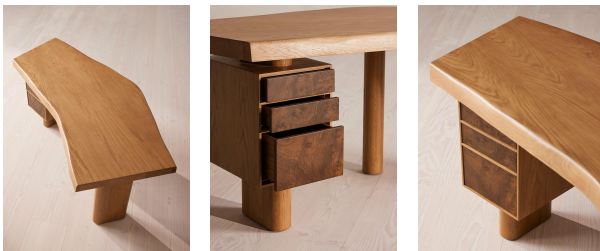

Arranmore Desk, Walnut Burl

£2,995

Regular

£2,546

Membership

Product details

The Arranmore desk combines solid oak legs with complementing accents of walnut burl, a veneer characterised by a rich chocolate brown colouring and cloud-like swirls. Echoing the shapes and finishes of Soho Roc House, the organic edge top rests on three solid pill-shaped timber legs to bring an angular dimension to your home office.

- Solid wood desk
- Mid-tone oak and walnut burl veneer drawer fronts
- Two small drawers and one larger drawer
- Faux organic-edge top
- Three solid pill-shaped timber legs
- Please allow an additional 5cm in the width of your space to take into account the curved shape of this desk
- Inspired by Soho Roc House

Composition: Oak Wood, Beech Wood, Poplar Wood, MDF, Oak Veneer and Walnut Burl Veneer

Drawer dimensions: Small Drawers: H4.4 x W25 x D34cm / Large Drawer: H13.7 x W25 x D34cm

Feet: Plastic Glide

Frame: Oak Wood, Beech Wood, Poplar Wood and MDF