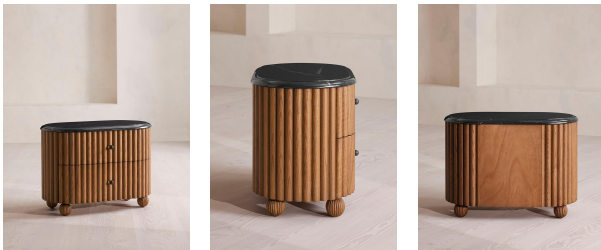

## Carlisle Bedside Table, Black Marquina Marble, Large

\$1,895 Regular

\$1,611 Membership

### Product details

Inspired by designs found at White City House, our large Carlisle bedside table has been intricately carved from mid-tone oak with a fluted finish for textural depth. Accents of Spanish black Marquina marble to the top and handles add a refined material contrast, with two drawers and the wraparound shape resting on solid oak bun feet.

### Dimensions

Product dimensions: H60 x W82 x D47.5cm / H23.6 x W32.3 x D18.7"

Product weight: 57kg / 125.7lbs

Packaged or boxed dimensions: H74 x W96 x D64cm / H28.9 x W37.8 x D25.2"

Packaged or boxed weight: 83kg / 183lbs

Feet: Plastic Glide

Frame: Oak Wood and Plywood

Hardware: Steel Drawer Runners

Removable legs: Yes