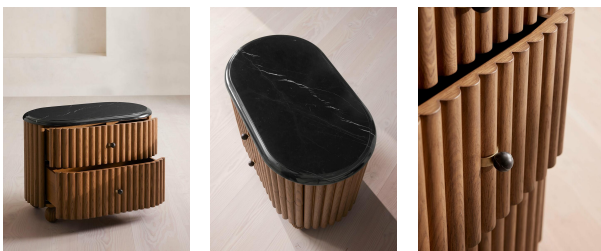

### Product details

Inspired by designs found at White City House, our large Carlisle bedside table has been intricately carved from mid-tone oak with a fluted finish for textural depth. Accents of Spanish black Marquina marble to the top and handles add a refined material contrast, with two drawers and the wraparound shape resting on solid oak bun feet.

- Two-drawer bedside table
- Fluted design
- Black Marquina marble top and handles
- Marble sourced from Spain
- Variations in the stone make each one unique
- Solid oak bun feet
- Inspired by White City House

### Dimensions

Product dimensions: H60 x W82 x D47.5cm / H23.6 x W32.3 x D18.7"

Product weight: 57kg / 125.7lbs

Packaged or boxed dimensions: H74 x W96 x D64cm / H28.9 x W37.8 x D25.2"

Packaged or boxed weight: 83kg / 183lbs