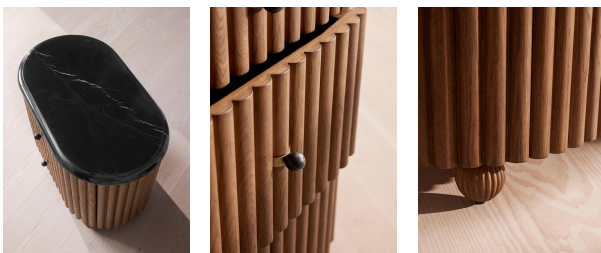

Details

Assembly required: Yes

Care instructions: Dust often using a clean, soft, dry and lint-free cloth. Blot spills immediately and wipe with a clean, damp, cloth. We do not

recommend the use of chemical cleansers, abrasives or furniture

polish. Avoid contact with water and other liquids. Always use a coaster.

Clearance: 3.3"

Composition: Oak Wood, Plywood, Poplar Wood, Oak Veneer, Black Marquina Marble, Aluminium and Steel
Drawer dimensions: H15 x W61.6 x D32cm

Feet: Plastic Glide

Frame: Oak Wood and Plywood

Hardware: Steel Drawer Runners

Removable legs: Yes