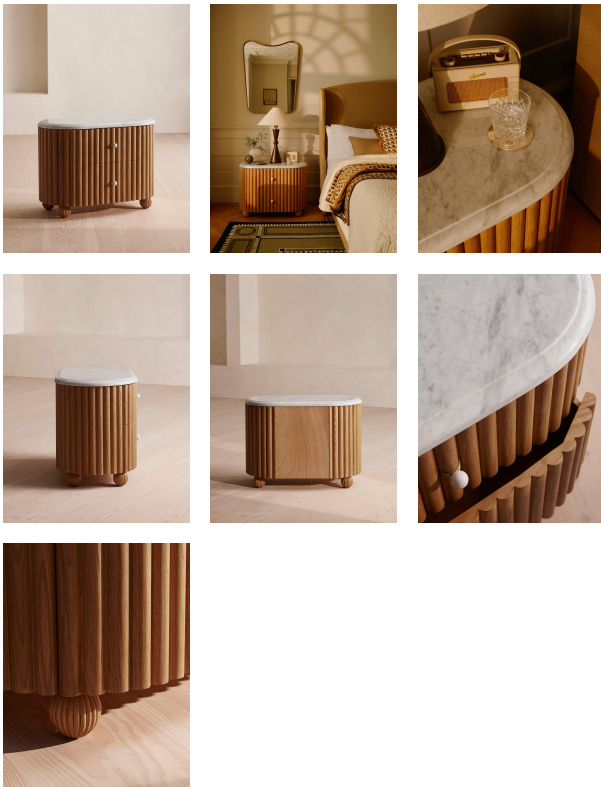

Dimensions

Product dimensions: H60 x W82 x D47.5cm / H23.6 x W32.3 x D18.7"

Product weight: 57kg / 125.7lbs

Packaged or boxed dimensions: H74 x W96 x D64cm / H28.9 x W37.8 x D25.2"

Packaged or boxed weight: 83kg / 183lbs